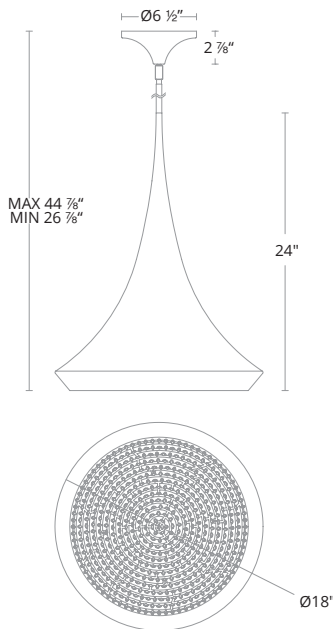

Project:

Location:

Fixture Type:

Catalog Number:

AVAILABLE TRIM

Optic Crystal (O)

AVAILABLE FINISHES

Black (18)

Soft Gold (709)

Soft Silver (710)

LINE DRAWING

DESCRIPTION

Tastefully authentic expression of modern. Verita offers redemption in its graceful lines and elegant restraint. A crescendo of style culminating in a sea of delicate crystals conceals the powerful LED task light within.

SPECIFICATIONS

CRI	90
Dimming	ELV, TRIAC
Standards	ETL/cETL, Damp, Title 24

REPLACEMENT PARTS

- RPL-ROD-A06PC120S-BK - 6" Rod (18)
- RPL-ROD-A12PC120S-BK - 12" Rod (18)
- RPL-ROD-A06PC120S-SG - 6" Rod (709)
- RPL-ROD-A12PC120S-SG - 12" Rod (709)
- RPL-ROD-A06PC120S-SV - 6" Rod (710)
- RPL-ROD-A12PC120S-SV - 12" Rod (710)

Model	Size	LED Color Temp	Finish	Voltage	Wattage	Weight	LED Lumens	Delivered Lumens
S5518	18"	3000K/3500K/4000K	Black (18) Soft Gold (709) Soft Silver (710)	120V	27W	15 lb	2655	1215

Example: S5518-7090