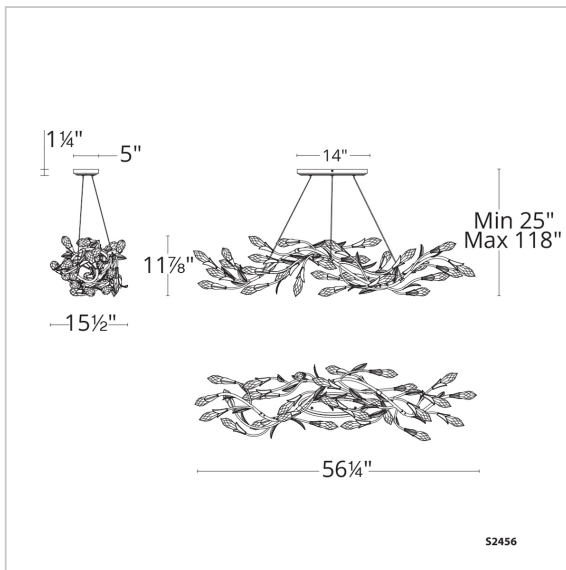

Secret Garden

S2456

LINE DRAWING

DESCRIPTION

Drawing inspiration from the serenity of naturalistic design, each luminous optic haze crystal bud composing Secret Garden appears to grow organically into an elegant flower. The soft luster of the finish, concealed LED illumination and a beveled optic crystal accent canopy enhance this work of art, creating an elevated experience.

FEATURES

- Optic Haze™, made of natural quartz, has unique variations in luster, hue, patterning and texture inherent to this material. When illuminated, the dimension of the crystal is beautifully accented.
- Thin powered aircraft cables provide an ultra clean look for adjustable suspension height.
- Optic accent canopy included.
- Can be mounted on a sloped ceiling.
- Driver concealed within the fixture

SPECIFICATIONS

Light Source	LED
CRI	90
Dimming	ELV, 0-10V, Triac
Standards	ETL/cETL, Title 24

REPLACEMENT PARTS

RPL-GLA-2428 - Replacement Optic Haze Crystal

Model	Finish	Crystal	Size	CCT	Weight	Voltage	Wattage	LED Lumens	Delivered Lumens
S2456	- 51 - 76 - 48 - 47 - 26	OH	56"	3500K	29.7lbs	120-277 VAC	62W	3200	Up To 2600

Example: S2456-51OH