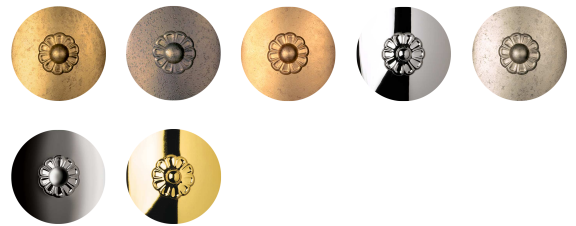

SWAROVSKI

L I G H T I N G

CENTURY - SCHONBEK

1702

The ultimate heirloom chandelier, regal and refined, timeless and classic. A masterpiece of cascading crystals with an intricately cut crystal column, Century is fit for a ballroom, a stately dining room or a grand residence.

OPTIONS

Heritage Crystal (H)

-22, -23, -26, -40, -48, -49, -211

MORE CENTURY

1701	1703	1704
1705	1707	1709
1712	1716	1718
1829		

SPECIFICATIONS

Width/Length:	12in / 30cm
↕ Height:	14in / 36cm
↔ Depth/Extension:	5.5in / 14cm
📏 Hang Weight:	4lbs / 1.8kg
Tier Count:	1
Light Source:	Incandescent Bulb
Bulb Count:	2
Bulb Info:	(2) E12, 60 MAX, B10**