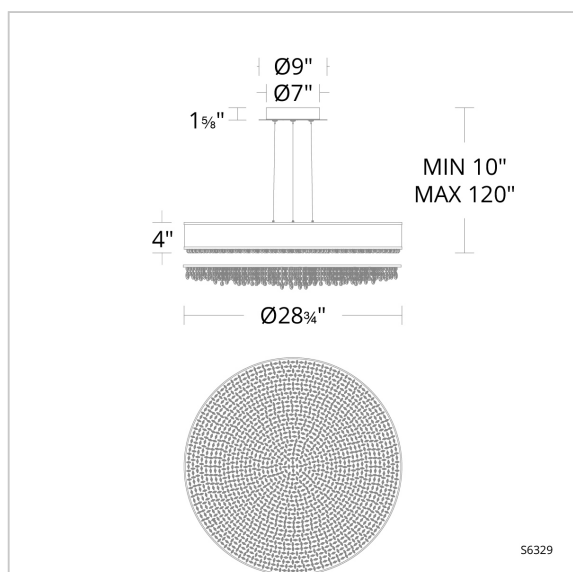

Eclyptix LED

S6329

LINE DRAWING

DESCRIPTION

Starry night. From the pure curved shade of a chandelier erupts a dense shower of crystals, evoking celestial wonder. The harmony of shade and crystal form a gentle, downward light with breathtaking ambiance.

FEATURES

- Built in color temperature adjustability. Switch from 3000K/3500K/4000K.
- Organza overlay fabric shade
- Thin powered aircraft cables provide an ultra clean look for adjustable suspension height.
- Can be mounted on a sloped ceiling.
- Driver concealed within the canopy

CRYSTAL OPTIONS

FINISH OPTIONS

SPECIFICATIONS

Light Source	LED
CRI	90
Dimming	ELV, 0-10V, Triac
Standards	ETL/cETL, Title 24

REPLACEMENT PARTS

S6329WHTSHADE - White Shade
S6329SVRSHADE - Silver Shade

Model	Finish	Crystal	Size	CCT	Weight	Voltage	Wattage	LED Lumens	Delivered Lumens
S6329	- 401	RS RW	29"	3000K/3500K/ 4000K	28lbs	120 VAC	47W	3337	Up To 1803