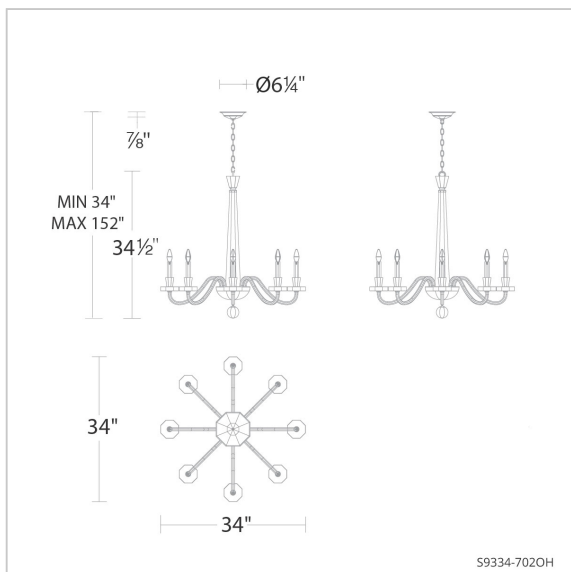

Amadeus

S9334

LINE DRAWING

DESCRIPTION

A luxurious symphony of graceful curves with mesmerizing optic haze crystal tapers takes Amadeus center stage in any setting. This stunning chandelier is a harmony of refined creation and classical elegance.

French Gold
(-26)

SPECIFICATIONS

**Light Source
Standards**

Incandescent
UL/cUL

Model	Finish	Crystal	# of Lights	Voltage	Height	Width
S9334	- 22 - 48 - 51 - 76 - 23 - 26	OH	8 Lights	120 VAC	34.5"	34"

Example: S9334-22OH