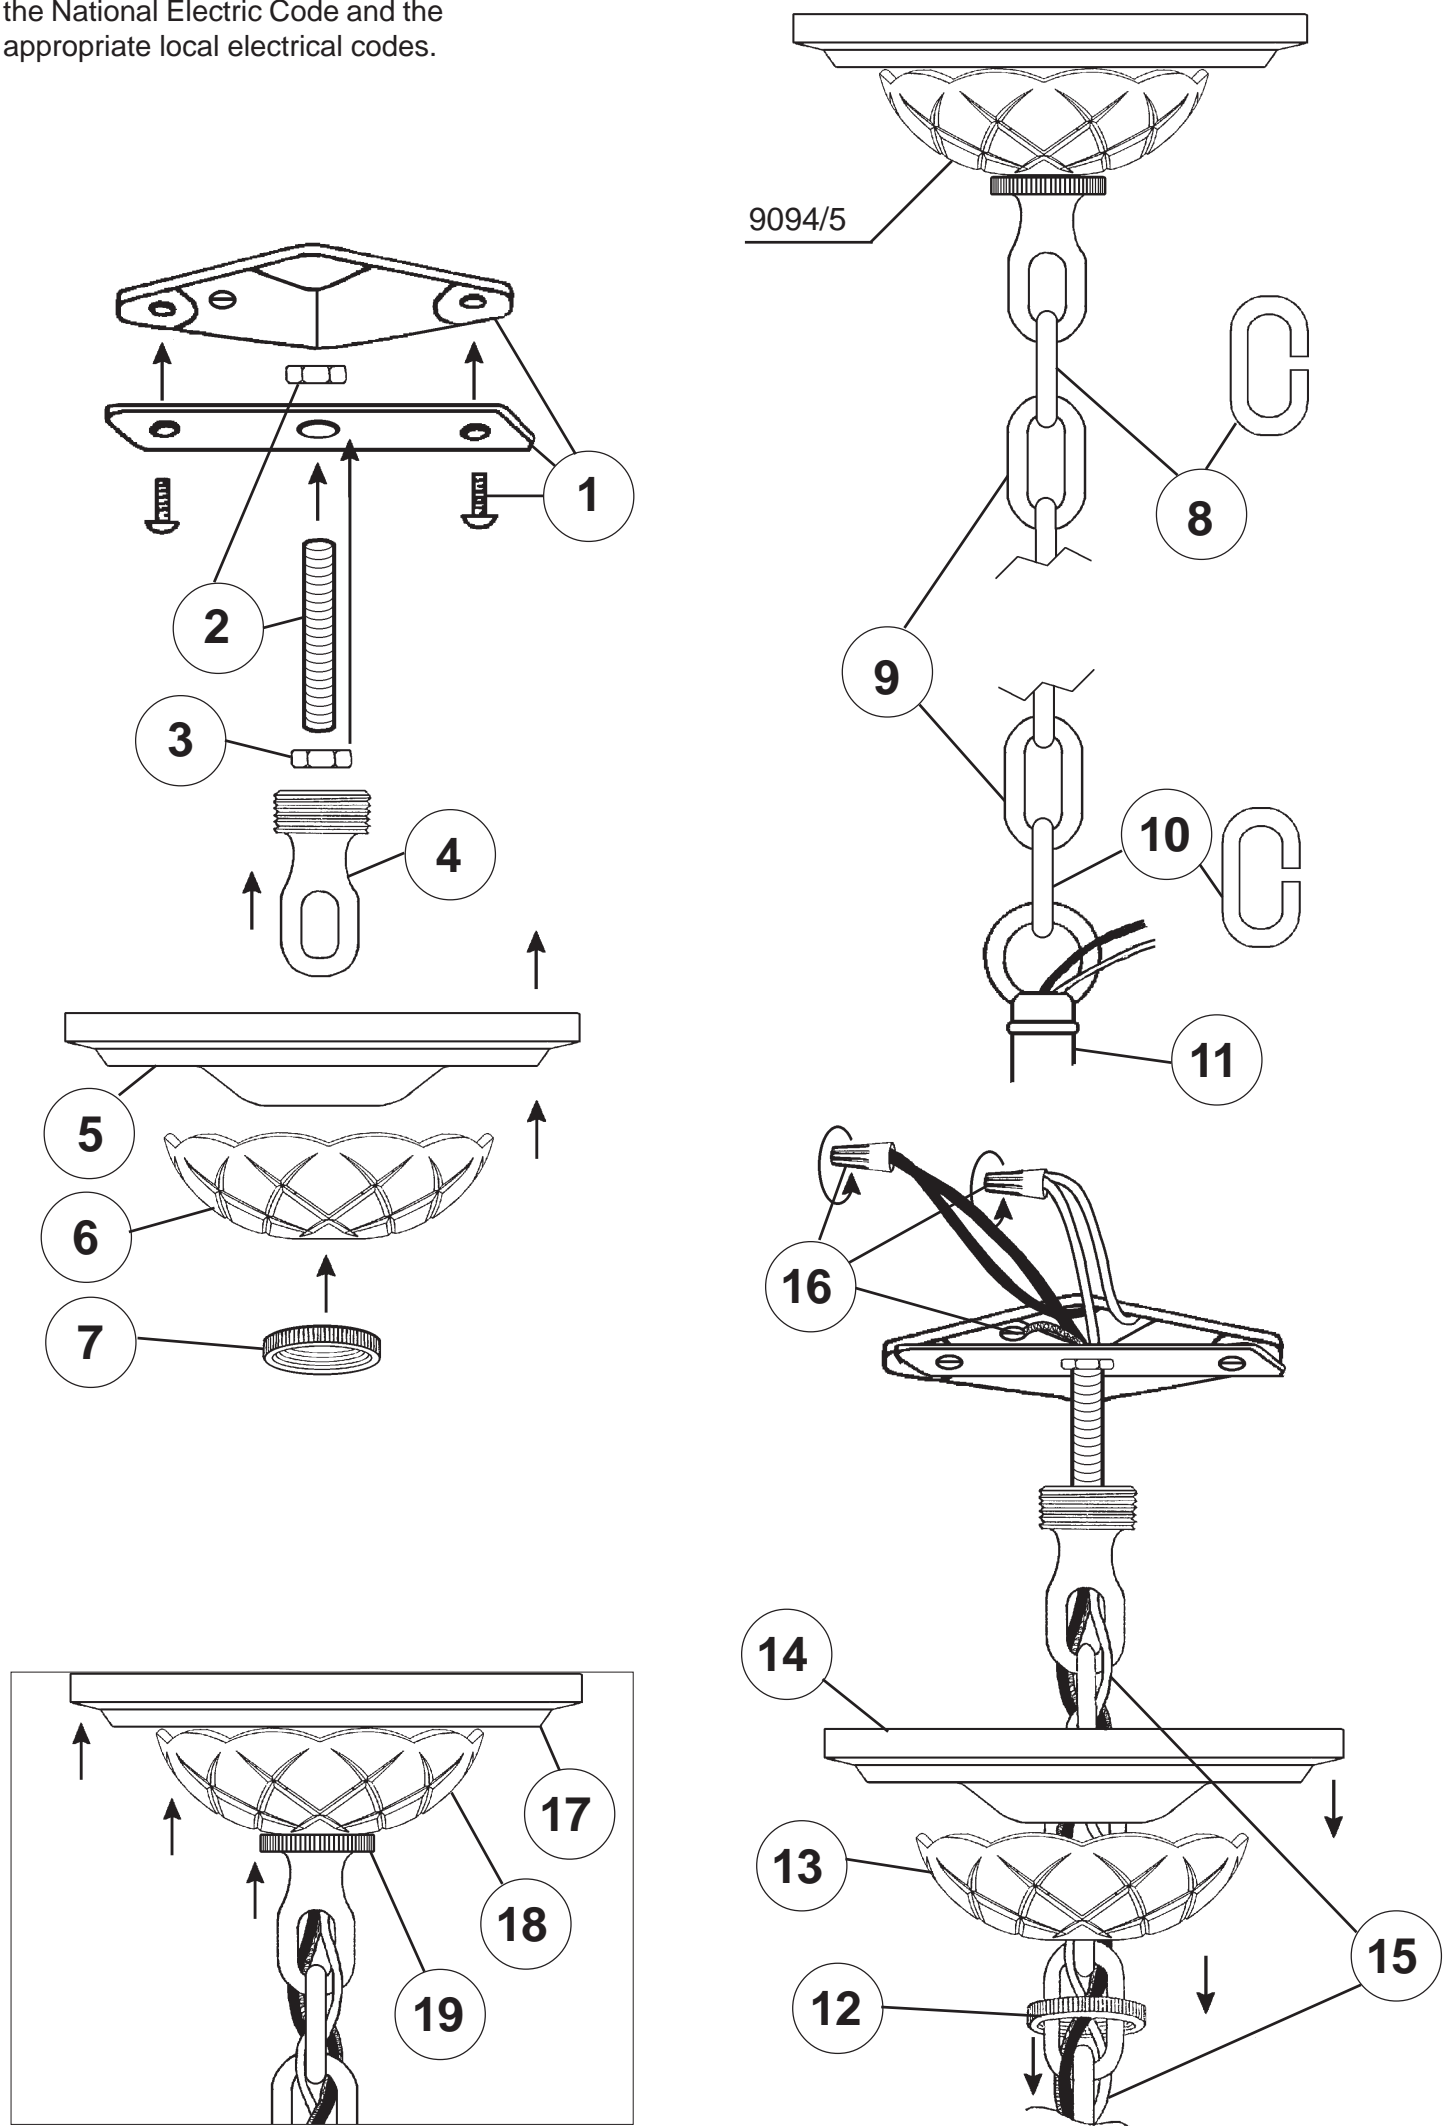

SCHONBEK®

BAGATELLE 1241- _____

1 Light
Diameter: 8"
Body Length: 9-1/2"
Hanging Weight: 5 lbs.

THIS DESIGN IS THE PROPRIETARY
TRADE DRESS/TRADemark OF
SWAROVSKI LIGHTING, LTD.

SCHONBEK®

MAX 100 W		110-120 V						

20

You will need 1 - Type A
40 Watts Recommended
100 Watts Max

21

Slide rosettes with flat side
facing towards you onto the
screws and secure with balls
provided.