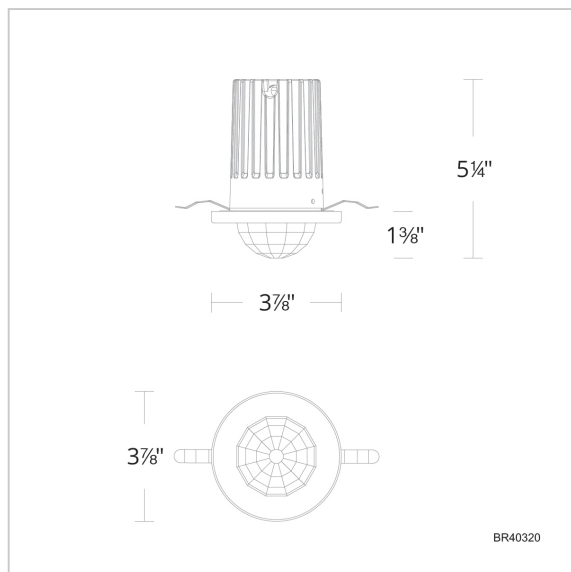

Vega

BR40320

LINE DRAWING

Project:

Location:

Fixture Type:

Catalog Number:

DESCRIPTION

CRYSTAL OPTIONS

Radiance
Crystal
(R)

FINISH OPTIONS

Polished
Chrome
(-CH)

SPECIFICATIONS

Light Source	LED
CRI	90
Dimming	ELV, Triac
Standards	ETL/cETL, Title 24

Model	Crystal	Finish	Size	CCT	Voltage	Wattage	Weight	LED Lumens	Delivered Lumens
BR40320	R	- CH	4"	3000K/3500K/ 4000K	120-240 VAC	12W	2.9lbs	597	Up To 358