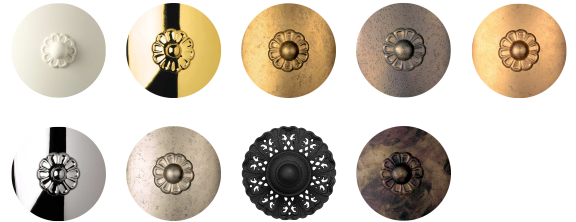

SWAROVSKI

L I G H T I N G

ESMERY - SCHONBEK

AR1004

OPTIONS

Heritage Crystal (H), Crystals From Swarovski (S)

-06, -211, -22, -23, -26, -40, -48, -59, -76

- SWAROVSKI-LIGHTING.COM/SCHONBEK
- VIEW
- CONNECT
- WHERE TO BUY

SPECIFICATIONS

↔ Width/Length:	21in / 53cm
↕ Height:	21.5in / 55cm
↓ Chain Length:	40in / 102cm
⬇ Hang Weight:	8lbs / 3.6kg
Light Source:	Incandescent Bulb
Bulb Count:	4
Bulb Info:	(4) E12, 60 MAX, B10**

*Bulb Included **Bulb Not Included

SCHONBEK®