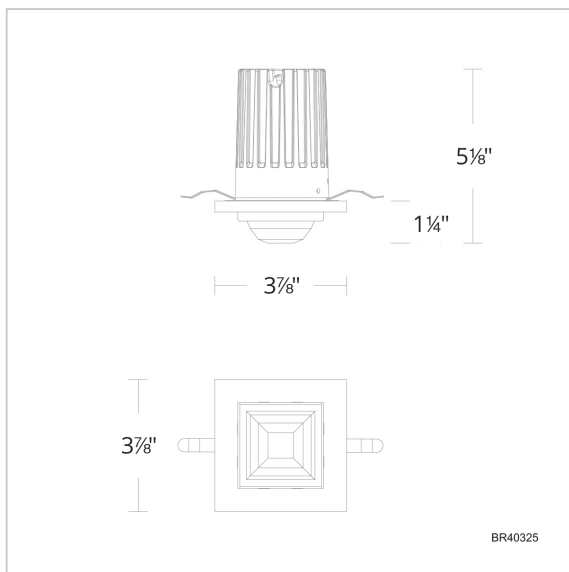

Madison

BR40325

LINE DRAWING

Project: _____

Location: _____

Fixture Type: _____

Catalog Number: _____

DESCRIPTION

Model	Crystal	Finish	Size	CCT	Voltage	Wattage	Weight	LED Lumens	Delivered Lumens
BR40325	R	- CH	4"	3000K/3500K/ 4000K	120-240 VAC	12W	2.9lbs	597	Up To 358

Example: BR40325N-CH