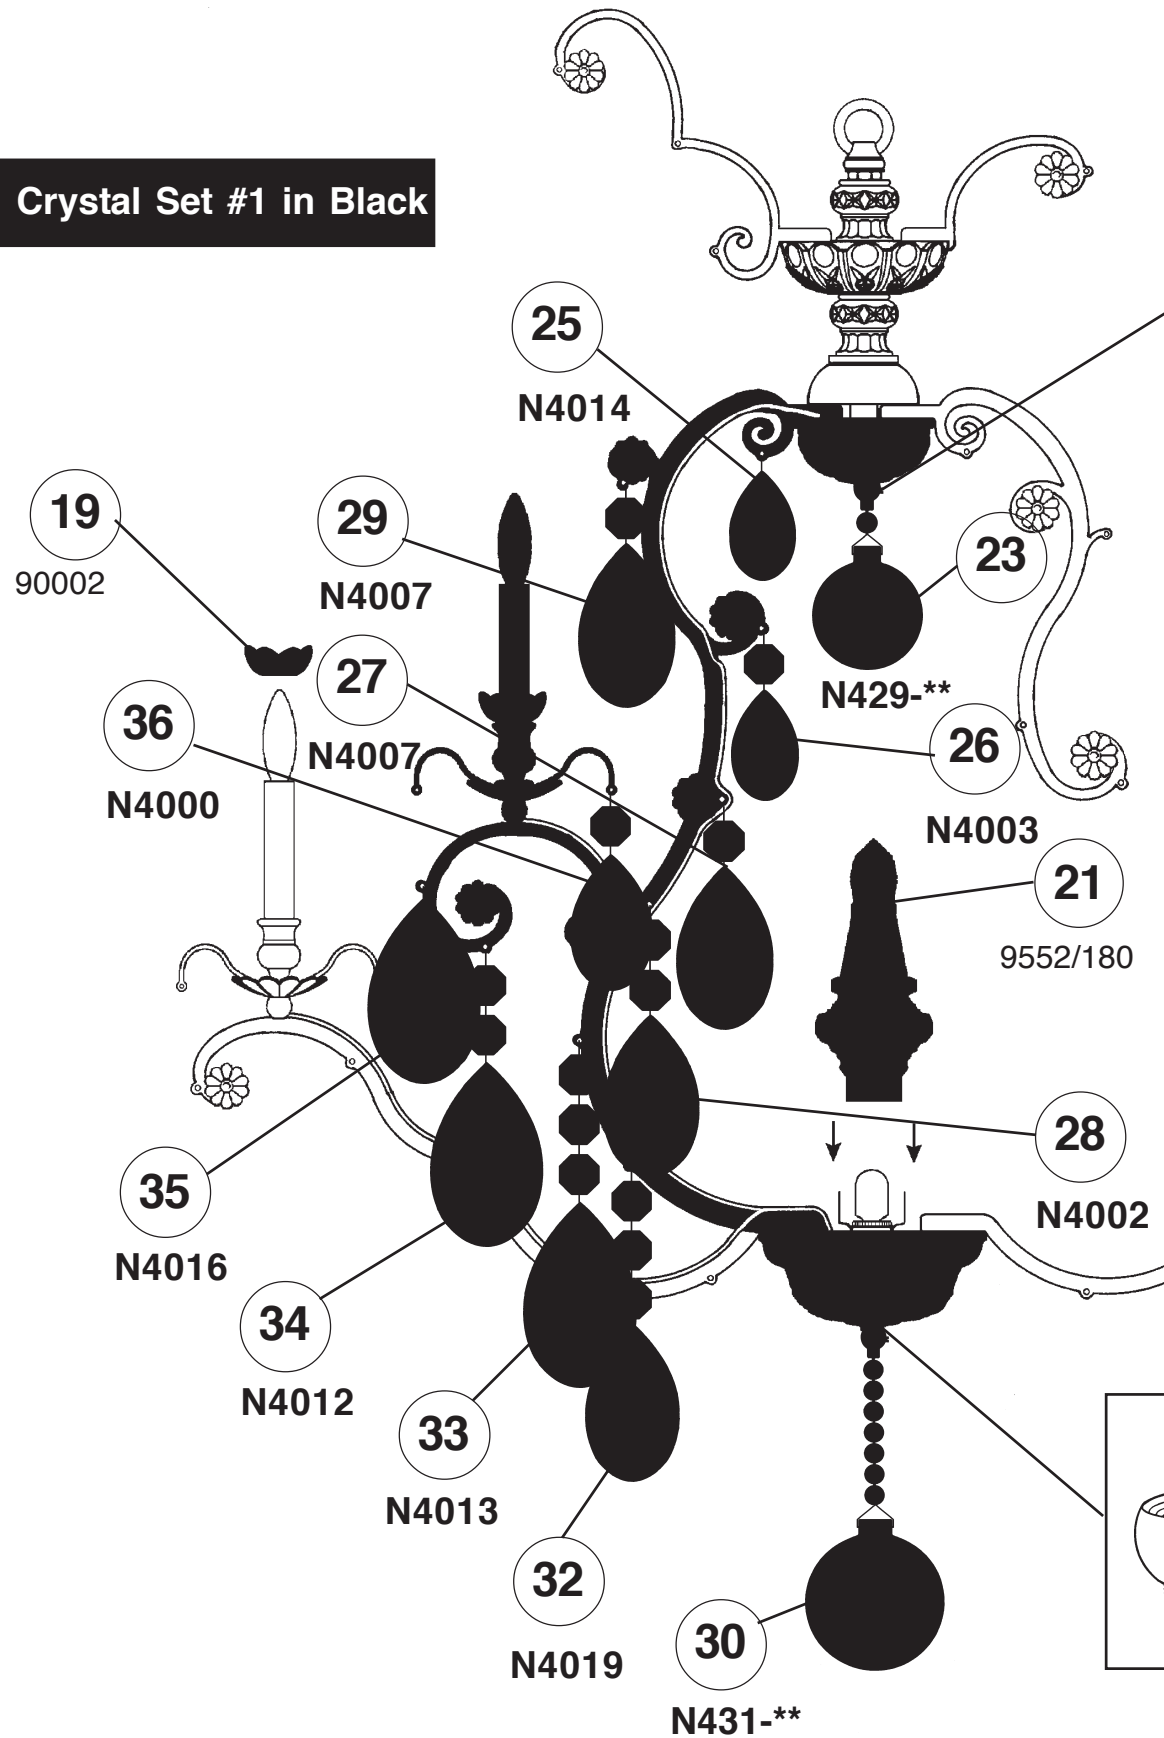

**SCHONBEK®**

**RENAISSANCE 3773- \_ \_ \_**

**T**HIS DESIGN IS THE PROPRIETARY TRADE DRESS/TRADemark OF SWAROVSKILIGHTING, LTD.

15 + 1 Lights  
Diameter: 38"  
Body Length: 44"  
Hanging Weight: 93 lbs.

**SCHONBEK®**

MAX <u>60</u> W	MAX <u>15</u> W	110-120 V					

SCHONBEK® is a member of the Swarovski group.

All electrical components must be installed by a licensed electrician in accordance with the National Electric Code and the appropriate local electrical codes.

**WARNING:** THIS LUMINAIRE MUST BE MOUNTED OR SUPPORTED INDEPENDENTLY OF AN OUTLET BOX.

**Crystal Set #3 in Black**

**SET #1**

**SET #2**

**SET #3**

You will need 1 - T7  
15 Watts Max  
(Center Light)

20

You will need 15 - B10  
25 Watts Recommended  
60 Watts Max

Install bulbs and be sure  
to test fixture BEFORE  
trimming.

**Crystal Set #1 in Black**

**Crystal Set #2 in Black**