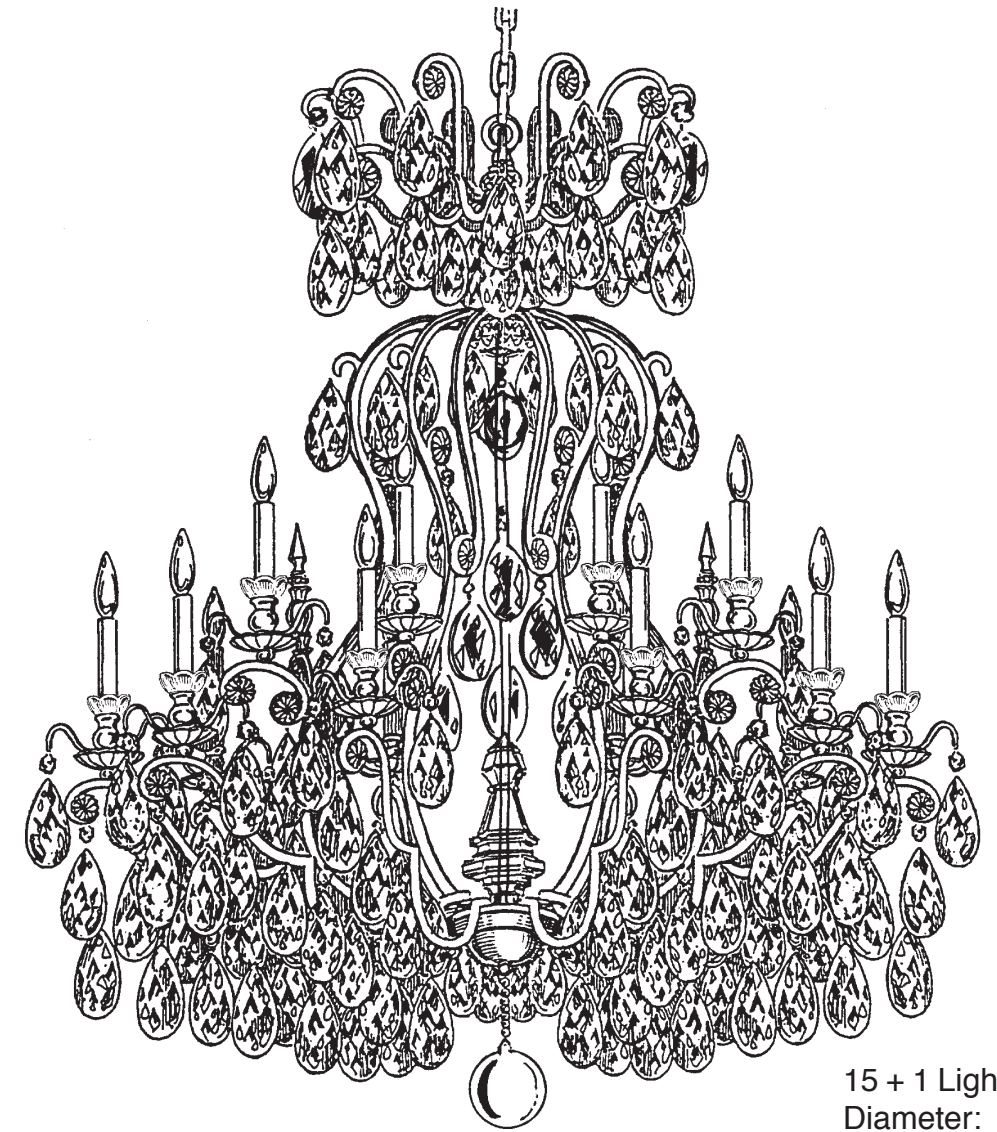

**SCHONBEK®**

**RENAISSANCE 3773- \_ \_ \_**

**T**HIS DESIGN IS THE PROPRIETARY TRADE DRESS/TRADemark OF SWAROVSKILIGHTING, LTD.

15 + 1 Lights  
Diameter: 38"  
Body Length: 44"  
Hanging Weight: 93 lbs.

**SCHONBEK®**

MAX <u>60</u> W	MAX <u>15</u> W	110-120 V					

SCHONBEK® is a member of the Swarovski group.

All electrical components must be installed by a licensed electrician in accordance with the National Electric Code and the appropriate local electrical codes.

**WARNING:** THIS LUMINAIRE MUST BE MOUNTED OR SUPPORTED INDEPENDENTLY OF AN OUTLET BOX.

**Crystal Set #3 in Black**

**SET #1**

**SET #2**

**SET #3**

You will need 1 - T7  
15 Watts Max  
(Center Light)

20

You will need 15 - B10  
25 Watts Recommended  
60 Watts Max