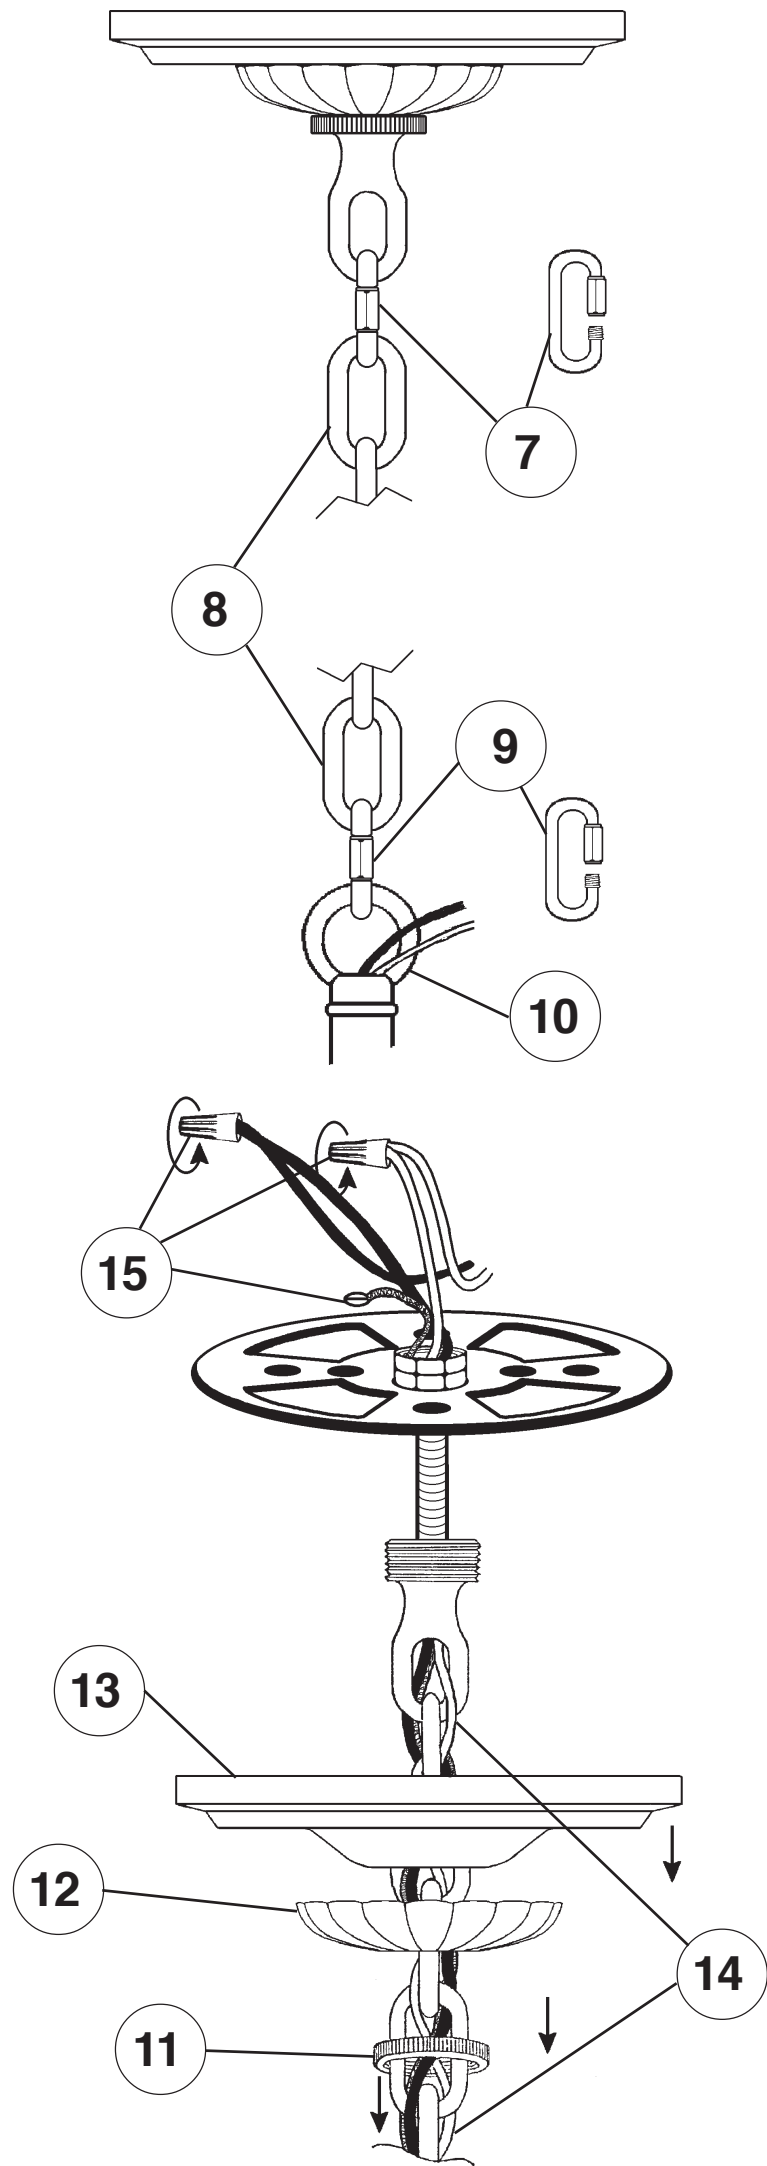

**SCHONBEK®**

**RENAISSANCE 3773- \_ \_ \_**

**T**HIS DESIGN IS THE PROPRIETARY TRADE DRESS/TRADemark OF SWAROVSKILIGHTING, LTD.

15 + 1 Lights  
Diameter: 38"  
Body Length: 44"  
Hanging Weight: 93 lbs.

**WARNING:** THIS LUMINAIRE MUST BE MOUNTED OR SUPPORTED INDEPENDENTLY OF AN OUTLET BOX.

**Crystal Set #3 in Black**

**SET #1**

**SET #2**

**SET #3**

You will need 1 - T7  
15 Watts Max  
(Center Light)

20

You will need 15 - B10  
25 Watts Recommended  
60 Watts Max

Install bulbs and be sure  
to test fixture BEFORE  
trimming.

**Crystal Set #1 in Black**

**Crystal Set #2 in Black**