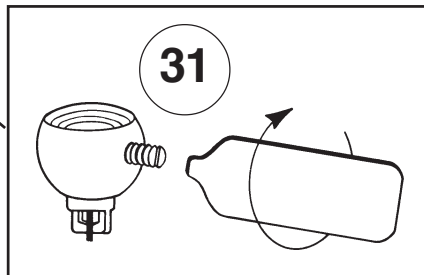

**SCHONBEK®**

**RENAISSANCE 3773- \_ \_ \_**

**T**HIS DESIGN IS THE PROPRIETARY TRADE DRESS/TRADemark OF SWAROVSKILIGHTING, LTD.

15 + 1 Lights  
Diameter: 38"  
Body Length: 44"  
Hanging Weight: 93 lbs.

**WARNING:** THIS LUMINAIRE MUST BE MOUNTED OR SUPPORTED INDEPENDENTLY OF AN OUTLET BOX.

**Crystal Set #3 in Black**

**SET #1**

**SET #2**

**SET #3**

You will need 1 - T7  
15 Watts Max  
(Center Light)

20

You will need 15 - B10  
25 Watts Recommended  
60 Watts Max

Install bulbs and be sure  
to test fixture BEFORE  
trimming.

**Crystal Set #1 in Black**

**Crystal Set #2 in Black**