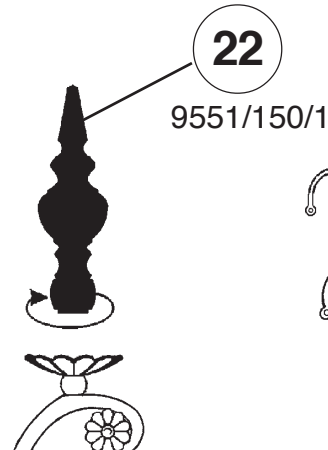

**SCHONBEK®**

**RENAISSANCE 3773- \_ \_ \_**

**T**HIS DESIGN IS THE PROPRIETARY TRADE DRESS/TRADemark OF SWAROVSKILIGHTING, LTD.

15 + 1 Lights  
Diameter: 38"  
Body Length: 44"  
Hanging Weight: 93 lbs.

**WARNING:** THIS LUMINAIRE MUST BE MOUNTED OR SUPPORTED INDEPENDENTLY OF AN OUTLET BOX.

**Crystal Set #3 in Black**

**SET #1**

**SET #2**

**SET #3**

You will need 1 - T7  
15 Watts Max  
(Center Light)

20

You will need 15 - B10  
25 Watts Recommended  
60 Watts Max

Install bulbs and be sure  
to test fixture BEFORE  
trimming.

**Crystal Set #1 in Black**

**Crystal Set #2 in Black**