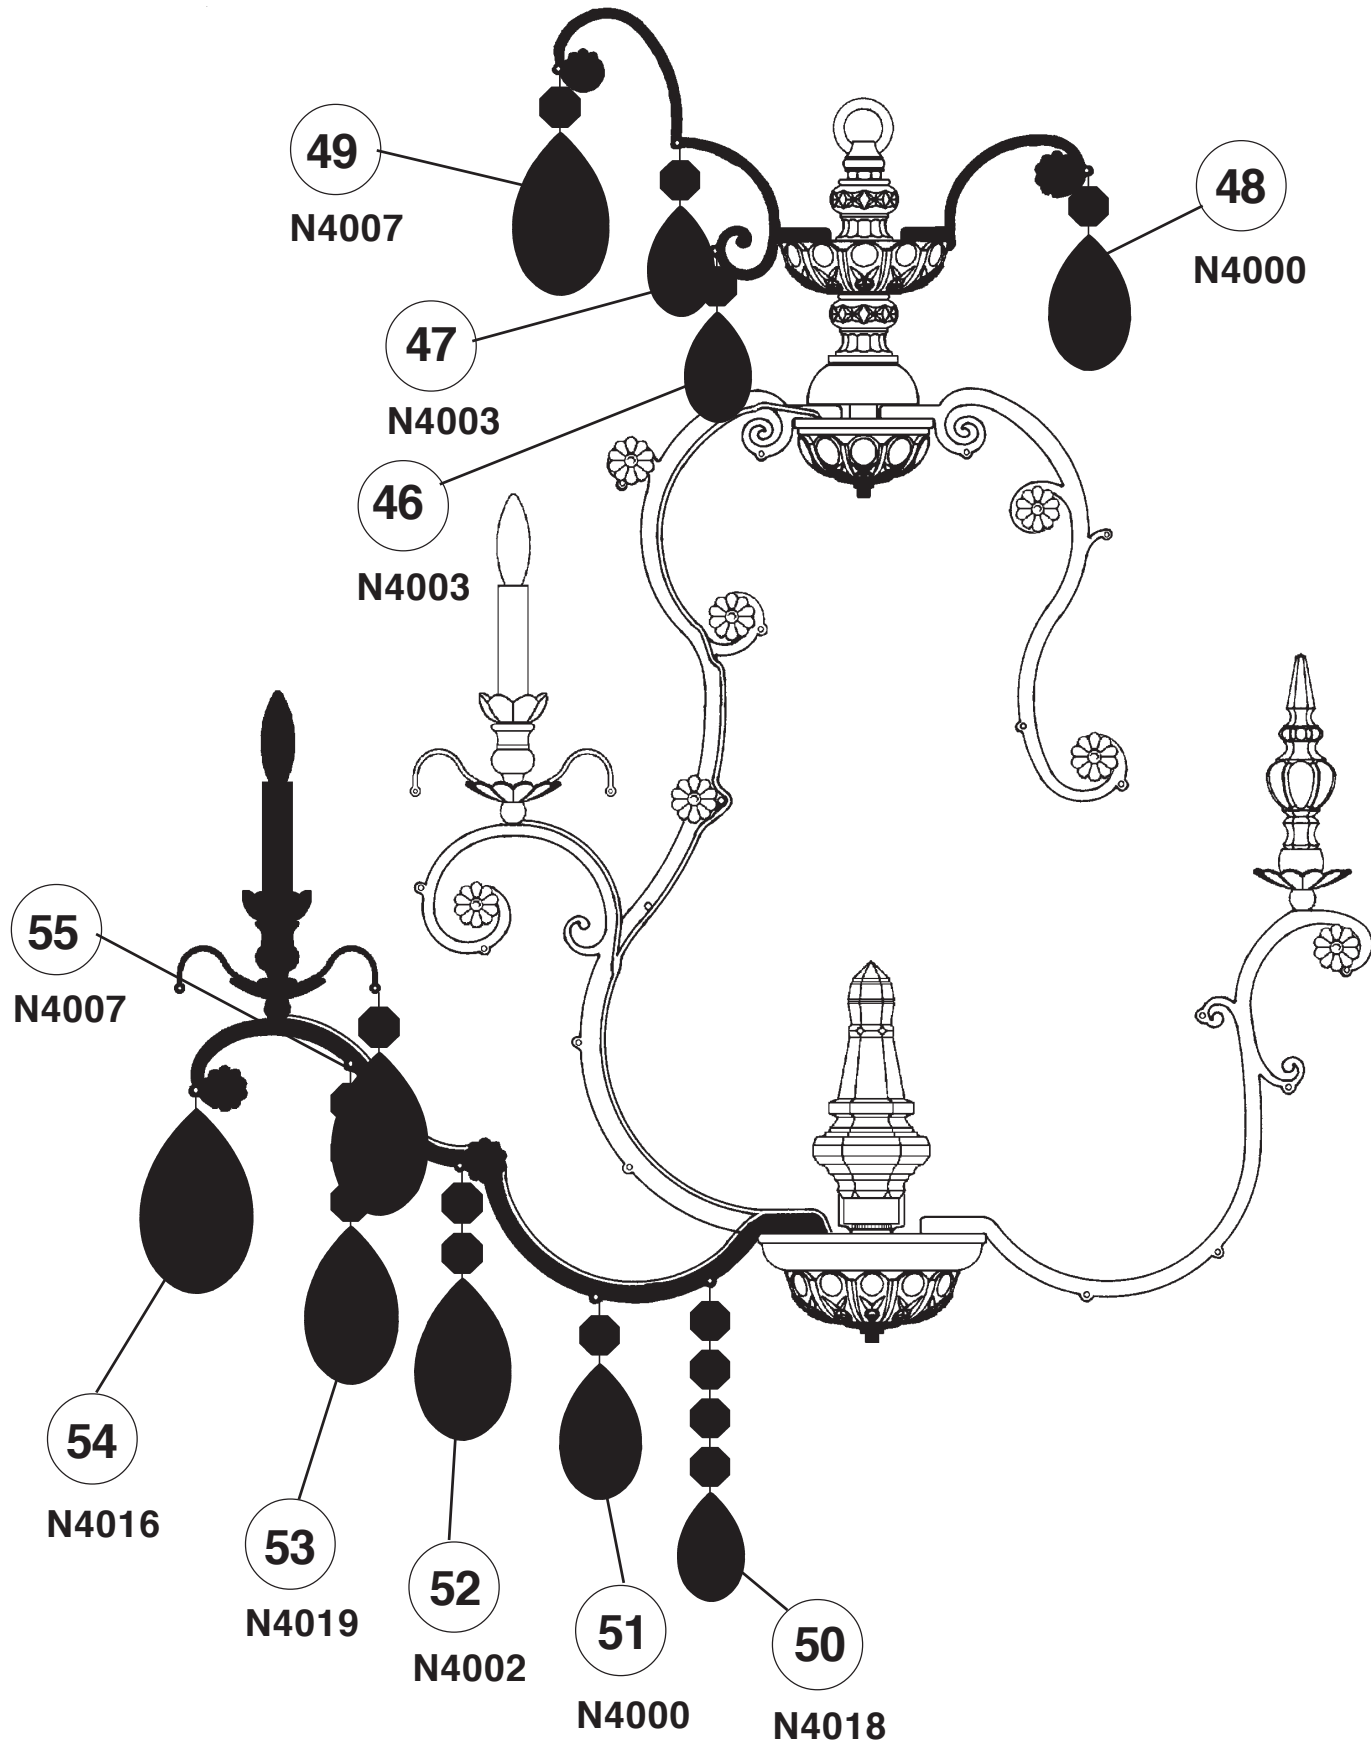

**SCHONBEK®**

**RENAISSANCE 3773- \_ \_ \_**

**T**HIS DESIGN IS THE PROPRIETARY TRADE DRESS/TRADemark OF SWAROVSKILIGHTING, LTD.

15 + 1 Lights  
Diameter: 38"  
Body Length: 44"  
Hanging Weight: 93 lbs.

**SCHONBEK®**

MAX <u>60</u> W	MAX <u>15</u> W	110-120 V					

SCHONBEK® is a member of the Swarovski group.

All electrical components must be installed by a licensed electrician in accordance with the National Electric Code and the appropriate local electrical codes.

**WARNING:** THIS LUMINAIRE MUST BE MOUNTED OR SUPPORTED INDEPENDENTLY OF AN OUTLET BOX.

**Crystal Set #3 in Black**

**SET #1**

**SET #2**

**SET #3**

You will need 1 - T7  
15 Watts Max  
(Center Light)

20

You will need 15 - B10  
25 Watts Recommended  
60 Watts Max

Install bulbs and be sure  
to test fixture BEFORE  
trimming.

**Crystal Set #1 in Black**

**Crystal Set #2 in Black**