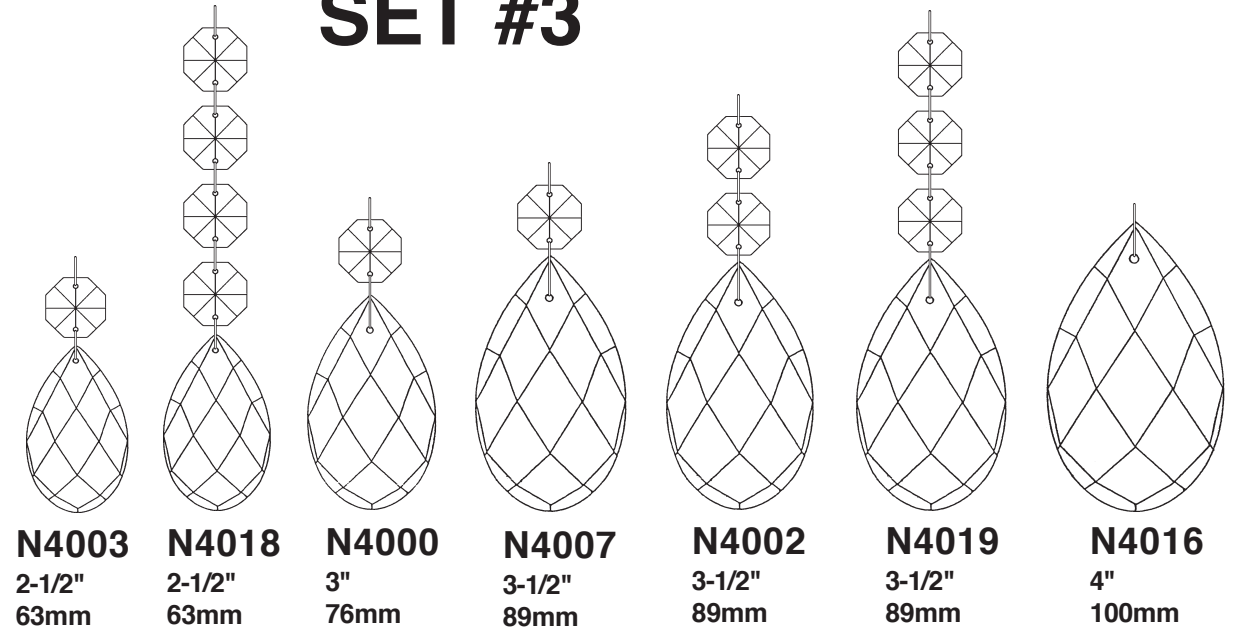

**SCHONBEK®**

**RENAISSANCE 3773- \_ \_ \_**

**T**HIS DESIGN IS THE PROPRIETARY TRADE DRESS/TRADemark OF SWAROVSKILIGHTING, LTD.

15 + 1 Lights  
Diameter: 38"  
Body Length: 44"  
Hanging Weight: 93 lbs.

**WARNING:** THIS LUMINAIRE MUST BE MOUNTED OR SUPPORTED INDEPENDENTLY OF AN OUTLET BOX.

**Crystal Set #3 in Black**

**SET #1**

**SET #2**

**SET #3**

You will need 1 - T7  
15 Watts Max  
(Center Light)

20

You will need 15 - B10  
25 Watts Recommended  
60 Watts Max

Install bulbs and be sure  
to test fixture BEFORE  
trimming.

**Crystal Set #1 in Black**

**Crystal Set #2 in Black**