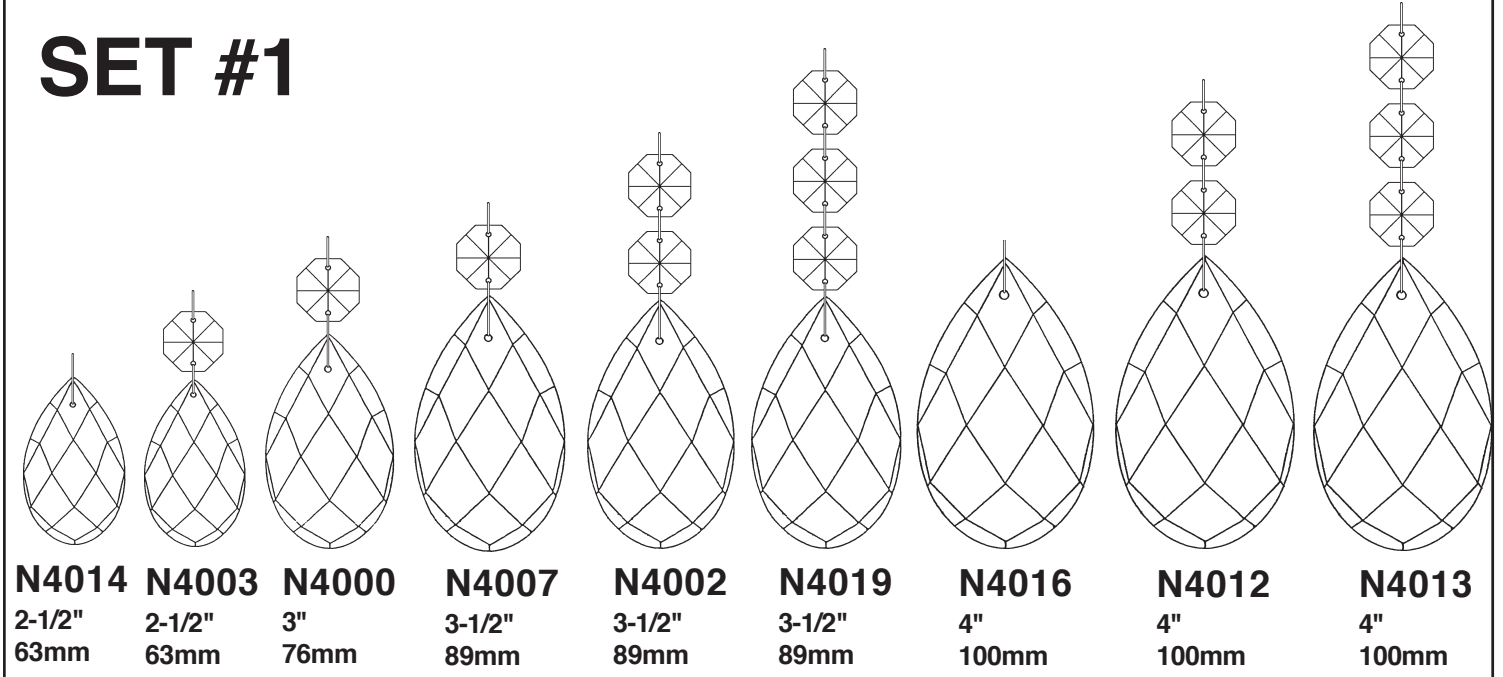

**SCHONBEK®**

**RENAISSANCE 3773- \_ \_ \_**

**T**HIS DESIGN IS THE PROPRIETARY TRADE DRESS/TRADemark OF SWAROVSKILIGHTING, LTD.

15 + 1 Lights  
Diameter: 38"  
Body Length: 44"  
Hanging Weight: 93 lbs.

**SCHONBEK®**

MAX <u>60</u> W	MAX <u>15</u> W	110-120 V					

SCHONBEK® is a member of the Swarovski group.

All electrical components must be installed by a licensed electrician in accordance with the National Electric Code and the appropriate local electrical codes.

**WARNING:** THIS LUMINAIRE MUST BE MOUNTED OR SUPPORTED INDEPENDENTLY OF AN OUTLET BOX.

**Crystal Set #3 in Black**

**SET #1**

**SET #2**

**SET #3**

You will need 1 - T7  
15 Watts Max  
(Center Light)

20

You will need 15 - B10  
25 Watts Recommended  
60 Watts Max

Install bulbs and be sure  
to test fixture BEFORE  
trimming.

**Crystal Set #1 in Black**

**Crystal Set #2 in Black**