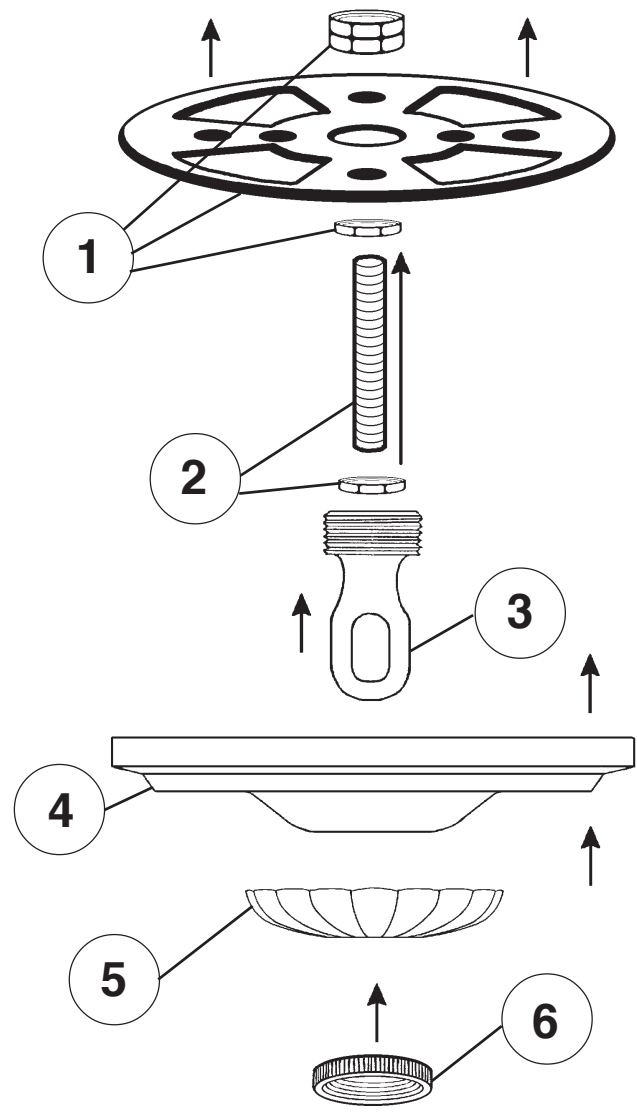

**SCHONBEK®**

**RENAISSANCE 3773- \_ \_ \_**

**T**HIS DESIGN IS THE PROPRIETARY TRADE DRESS/TRADemark OF SWAROVSKILIGHTING, LTD.

15 + 1 Lights  
Diameter: 38"  
Body Length: 44"  
Hanging Weight: 93 lbs.

**SCHONBEK®**

MAX <u>60</u> W	MAX <u>15</u> W	110-120 V					

SCHONBEK® is a member of the Swarovski group.

All electrical components must be installed by a licensed electrician in accordance with the National Electric Code and the appropriate local electrical codes.

**WARNING:** THIS LUMINAIRE MUST BE MOUNTED OR SUPPORTED INDEPENDENTLY OF AN OUTLET BOX.

**Crystal Set #3 in Black**

**SET #1**

**SET #2**

**SET #3**

You will need 1 - T7  
15 Watts Max  
(Center Light)

20

You will need 15 - B10  
25 Watts Recommended  
60 Watts Max

Install bulbs and be sure  
to test fixture BEFORE  
trimming.

**Crystal Set #1 in Black**

**Crystal Set #2 in Black**