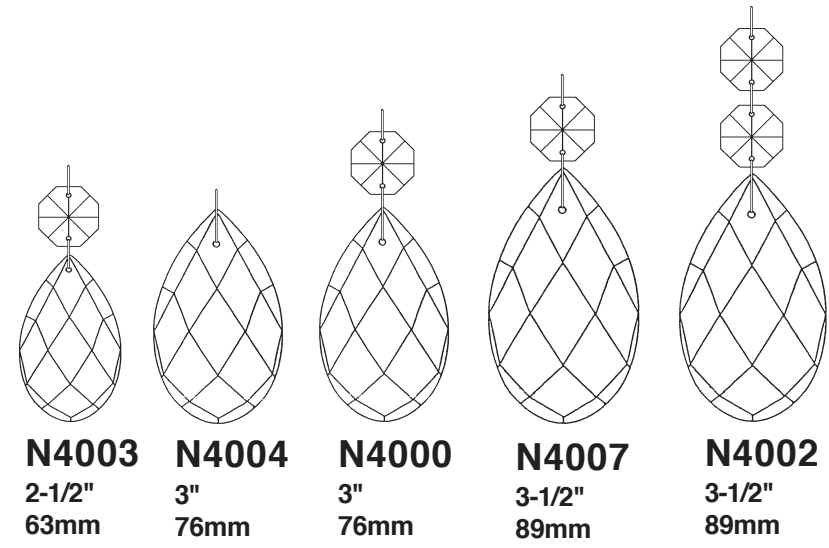

**SCHONBEK®**

**RENAISSANCE 3773- \_ \_ \_**

**T**HIS DESIGN IS THE PROPRIETARY TRADE DRESS/TRADemark OF SWAROVSKILIGHTING, LTD.

15 + 1 Lights  
Diameter: 38"  
Body Length: 44"  
Hanging Weight: 93 lbs.

**SCHONBEK®**

MAX <u>60</u> W	MAX <u>15</u> W	110-120 V					

SCHONBEK® is a member of the Swarovski group.

All electrical components must be installed by a licensed electrician in accordance with the National Electric Code and the appropriate local electrical codes.

**WARNING:** THIS LUMINAIRE MUST BE MOUNTED OR SUPPORTED INDEPENDENTLY OF AN OUTLET BOX.

**Crystal Set #3 in Black**

**SET #1**

**SET #2**

**SET #3**

You will need 1 - T7  
15 Watts Max  
(Center Light)

20

You will need 15 - B10  
25 Watts Recommended  
60 Watts Max

Install bulbs and be sure  
to test fixture BEFORE  
trimming.

**Crystal Set #1 in Black**

**Crystal Set #2 in Black**