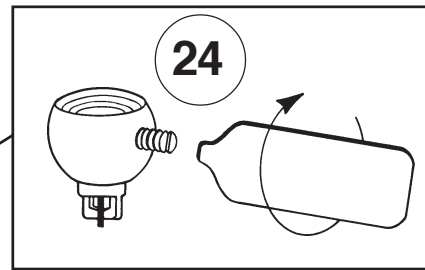

**SCHONBEK®**

**RENAISSANCE 3773- \_ \_ \_**

**T**HIS DESIGN IS THE PROPRIETARY TRADE DRESS/TRADemark OF SWAROVSKILIGHTING, LTD.

15 + 1 Lights  
Diameter: 38"  
Body Length: 44"  
Hanging Weight: 93 lbs.

**WARNING:** THIS LUMINAIRE MUST BE MOUNTED OR SUPPORTED INDEPENDENTLY OF AN OUTLET BOX.

**Crystal Set #3 in Black**

**SET #1**

**SET #2**

**SET #3**

You will need 1 - T7  
15 Watts Max  
(Center Light)

20

You will need 15 - B10  
25 Watts Recommended  
60 Watts Max

Install bulbs and be sure  
to test fixture BEFORE  
trimming.

**Crystal Set #1 in Black**

**Crystal Set #2 in Black**