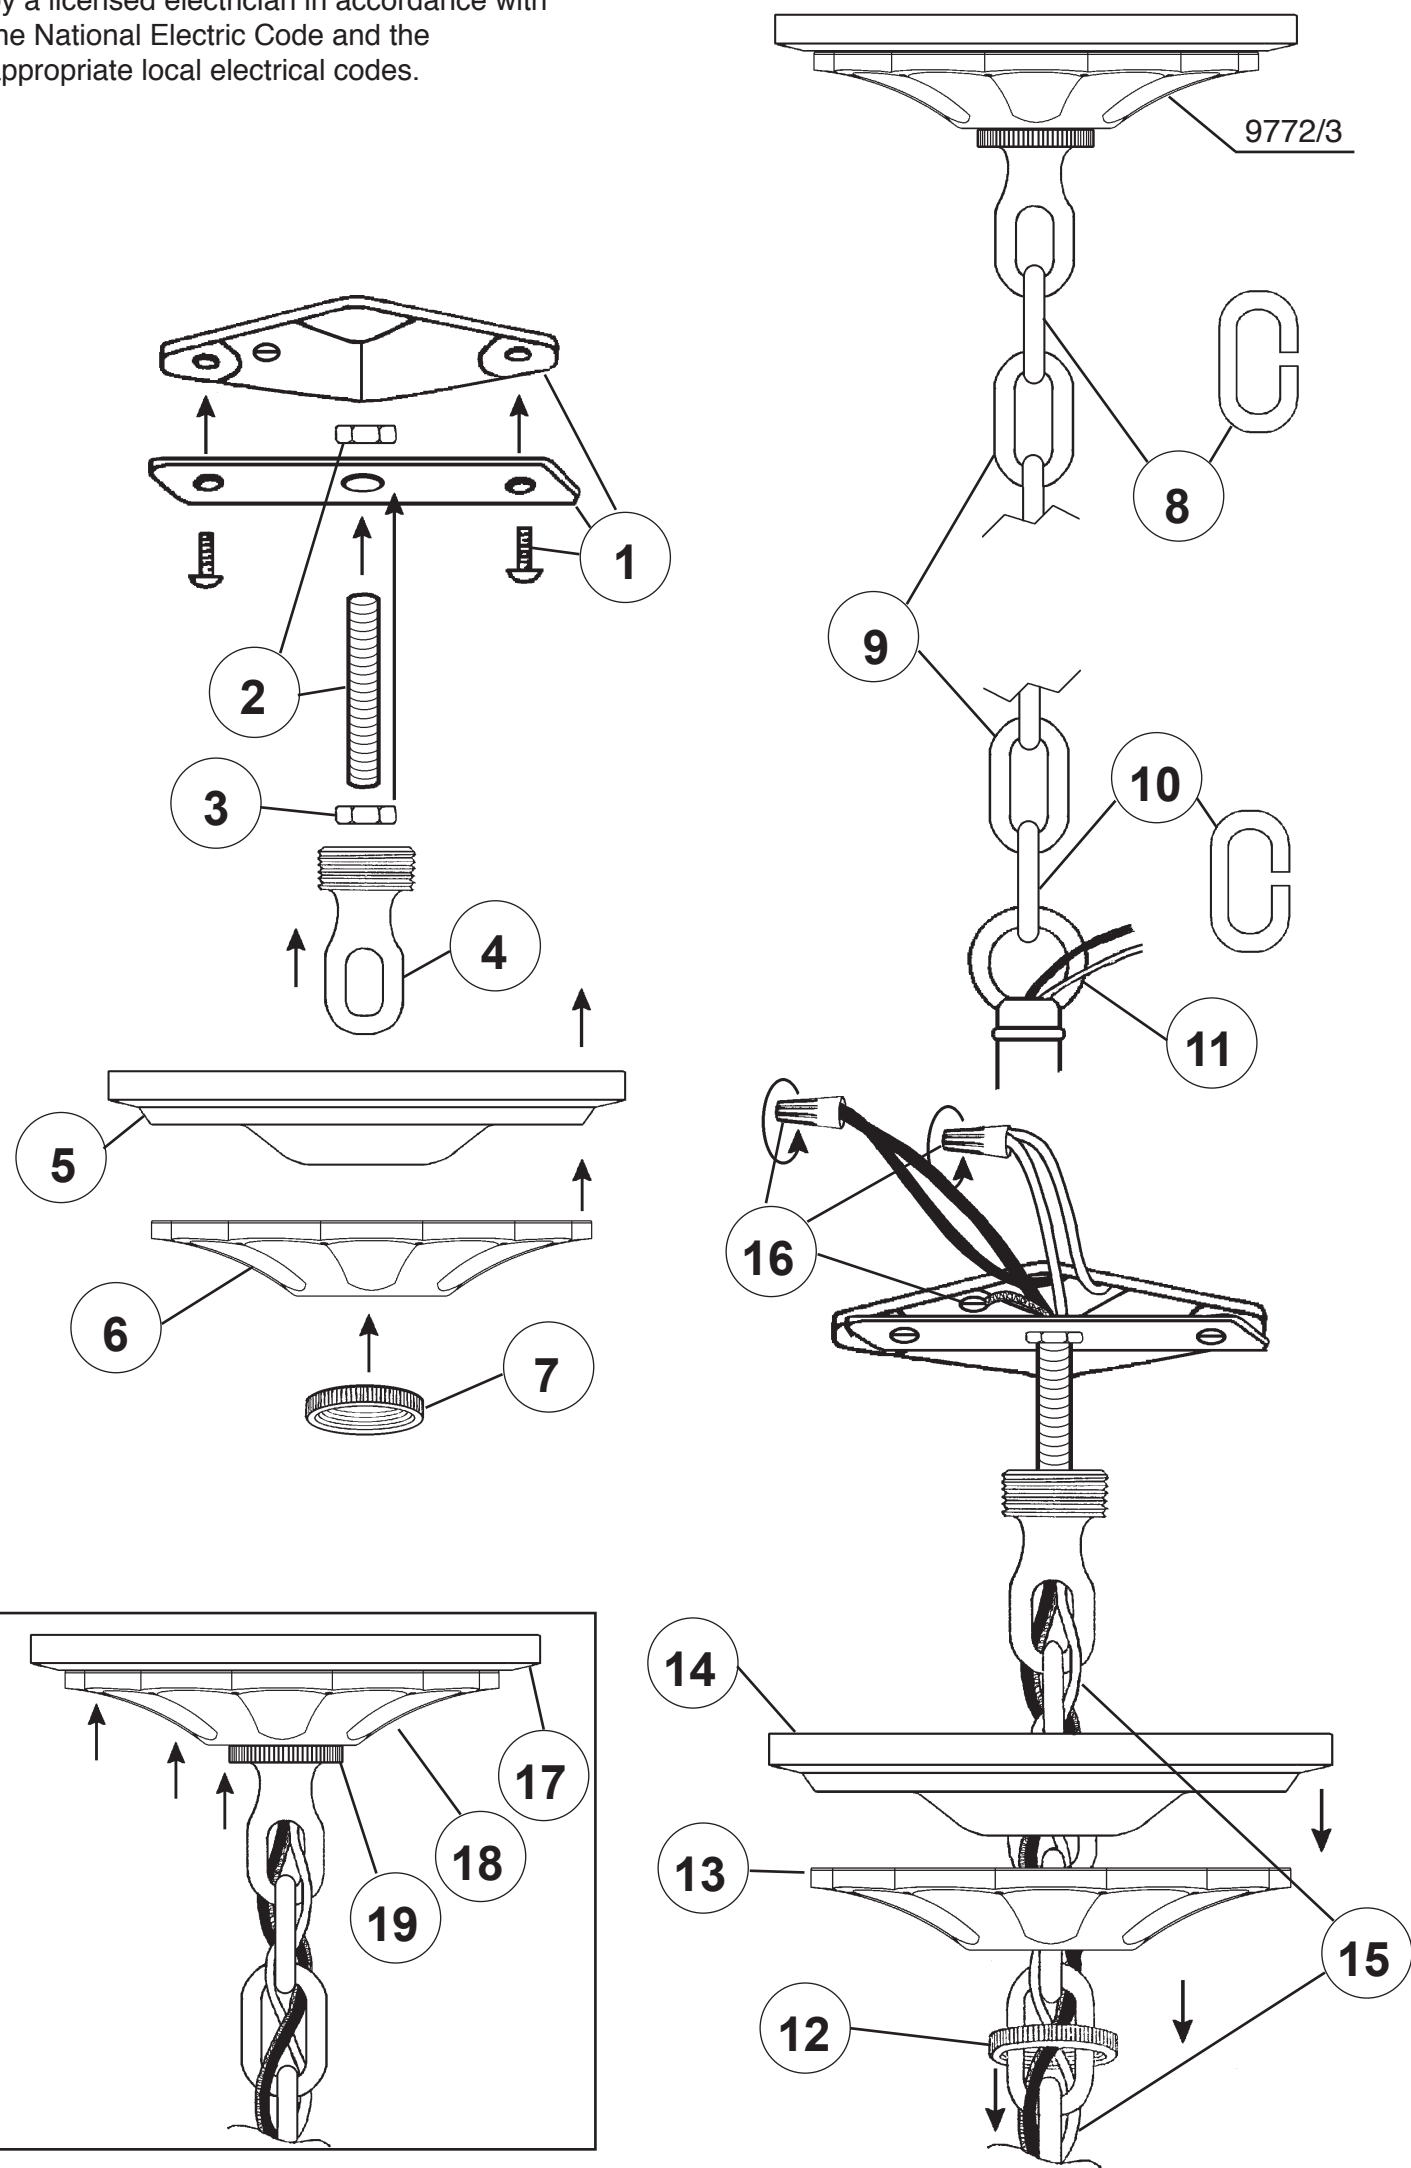

SCHONBEK®

BAGATELLE 1238N- ___ _S

THIS DESIGN IS THE PROPRIETARY
TRADE DRESS/TRADEMARK OF
SWAROVSKI LIGHTING, LTD.

8 + 3 Lights
Diameter: 26-1/2"
Body Length: 24-1/2"
Hanging Weight: 23lbs.

SCHONBEK®

8 X MAX 60 W

20

You will need 8 - B10
25 Watts Recommended
60 Watts Max

3 - G12
25 Watts Recommended (supplied)
40 Watts Max

Install bulbs and be sure
to test fixture BEFORE
trimming.