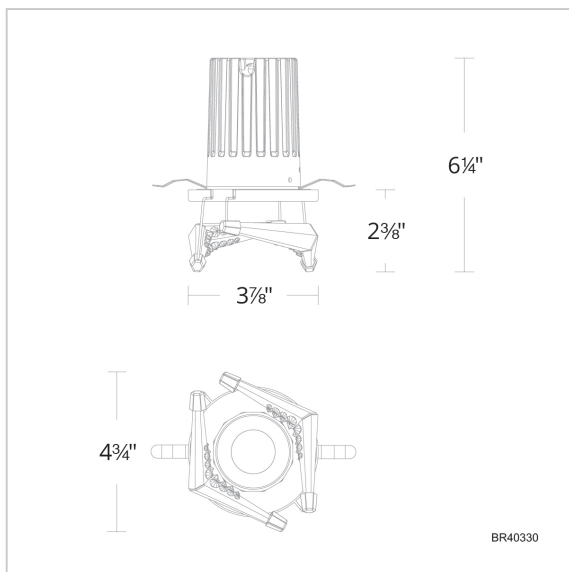

Visata

BR40330

LINE DRAWING

Project:

Location:

Fixture Type:

Catalog Number:

DESCRIPTION

CRYSTAL OPTIONS

Radiance
Crystal
(R)

FINISH OPTIONS

Polished
Chrome
(-CH)

SPECIFICATIONS

Light Source	LED
CRI	90
Dimming	ELV, Triac
Standards	ETL/cETL, Title 24

Model	Crystal	Finish	Size	CCT	Voltage	Wattage	Weight	LED Lumens	Delivered Lumens
BR40330	R	- CH	5"	3000K/3500K/ 4000K	120-240 VAC	12W	2.8lbs	597	Up To 358