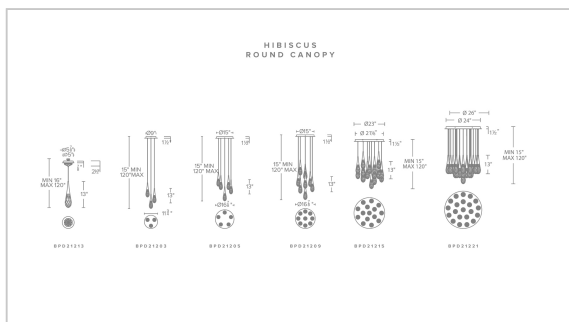

Hibiscus

BPD21215

LINE DRAWING

Project:

Location:

Fixture Type:

Catalog Number:

DESCRIPTION

FEATURES

- Round Canopy available in 3, 5, 9, 15, 21 Light configurations
- 3CCT adjustability switch. Set from 3000K/3500K/4000K
- Thin, powered aircraft cables provide adjustable suspension height for an ultra-clean look
- Can be mounted on a sloped ceiling.
- Driver concealed within the canopy

CRYSTAL OPTIONS

Optic Crystal
(O)

FINISH OPTIONS

Polished
Nickel
(-PN)

Black
(-BK)

Aged Brass
(-AB)

SPECIFICATIONS

Light Source	LED
CRI	90
Dimming	ELV,0-10V, Triac
Standards	ETL/cETL, Title 24

REPLACEMENT PARTS

RPL-GLA-21213 - Replacement Crystal

Model	Crystal	Finish	# of Lights	CCT	Voltage	Wattage	Weight	LED Lumens	Delivered Lumens
BPD21215	O	- AB - BK - PN	9 Light	3000K/3500K/ 4000K	120V-277V	55W	47.1lbs	5265	Up To 3510