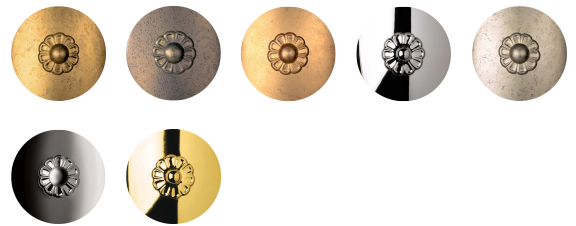

CENTURY - SCHONBEK

1705

The ultimate heirloom chandelier, regal and refined, timeless and classic. A masterpiece of cascading crystals with an intricately cut crystal column, Century is fit for a ballroom, a stately dining room or a grand residence.

OPTIONS

Heritage Crystal (H)

-22, -23, -26, -40, -48, -49, -211

MORE CENTURY

1701	1702	1703
1704	1707	1709
1712	1716	1718
1829		

- [SWAROVSKI-LIGHTING.COM/SCHONBEK](http://SWAROVSKI-LIGHTING.COM/SCHONBEK)
- [VIEW](#)
- [CONNECT](#)
- [WHERE TO BUY](#)

SPECIFICATIONS

Width/Length:	21in / 53cm
↕ Height:	20in / 51cm
↓ Chain Length:	40in / 102cm
⏴ Hang Weight:	14lbs / 6.3kg
Tier Count:	1
Light Source:	Incandescent Bulb
Bulb Count:	6
Bulb Info:	(6) E12, 60 MAX, B10**