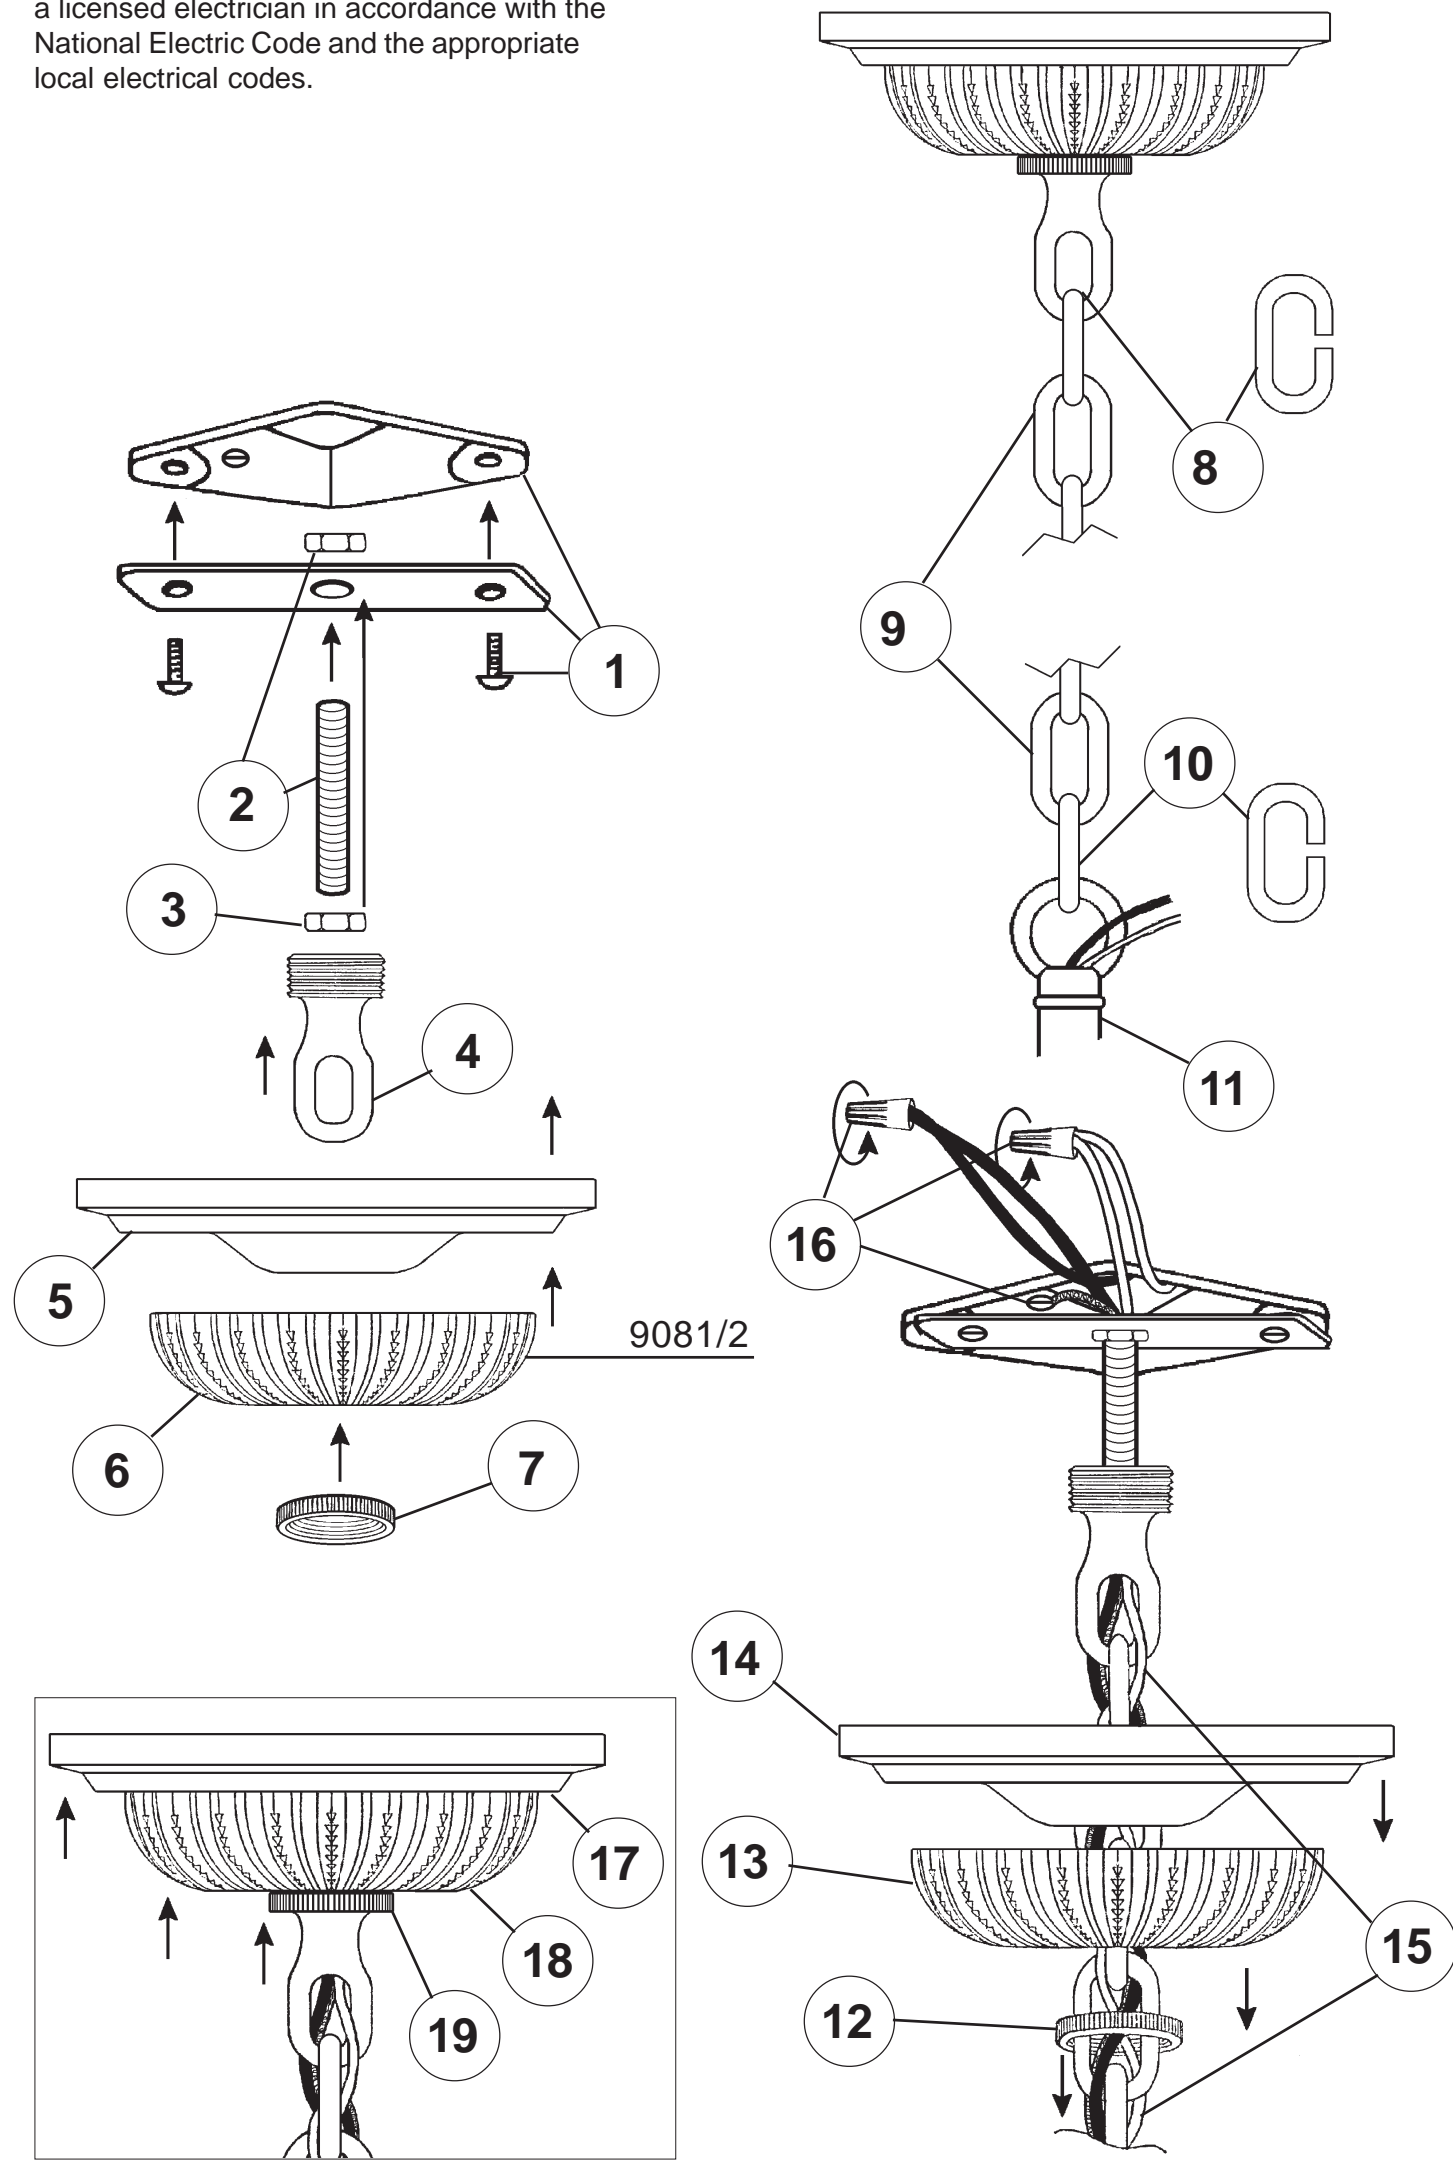

SCHONBEK®

CENTURY 1829- _ _ _

THIS DESIGN IS THE PROPRIETARY TRADE DRESS/TRADemark OF SWAROVSKI LIGHTING, LTD.

1 Light
Diameter: 12-1/2"
Body Length: 14"
Hanging Weight: 4lbs.

SCHONBEK®

MAX 100 W		110-120 V						

20

You will need 1 - Type A
25 Watts Recommended
100 Watts Max

Install bulbs and be sure
to test fixture **BEFORE**
trimming.