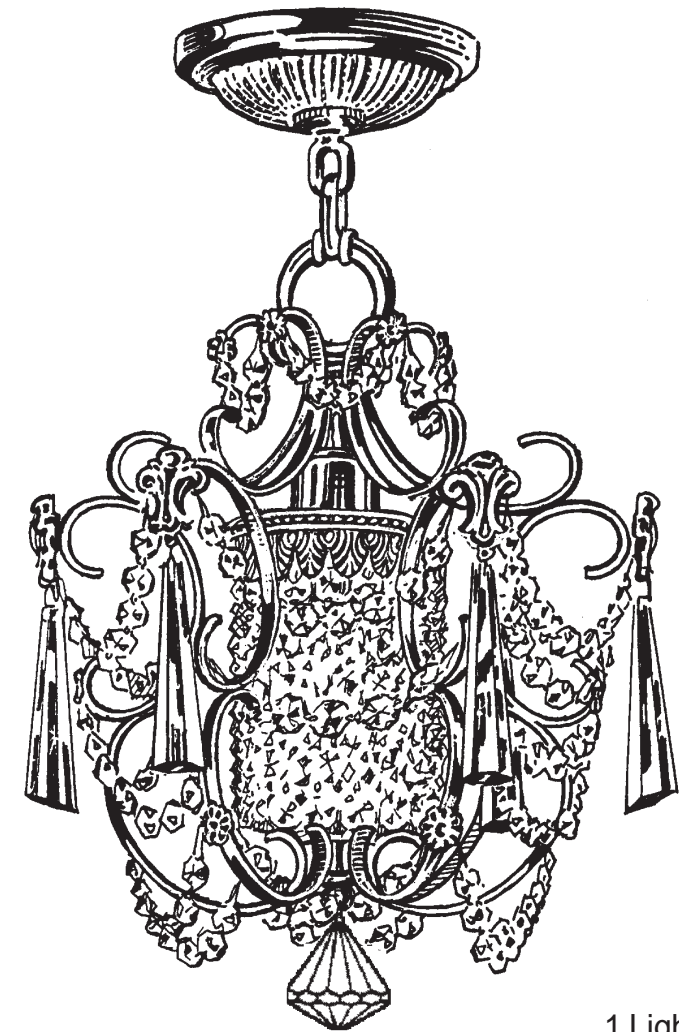

SCHONBEK®

CENTURY 1829- _ _ _

THIS DESIGN IS THE PROPRIETARY TRADE DRESS/TRADemark OF SWAROVSKI LIGHTING, LTD.

1 Light
Diameter: 12-1/2"
Body Length: 14"
Hanging Weight: 4lbs.

SCHONBEK®

MAX 100 W		110-120 V						