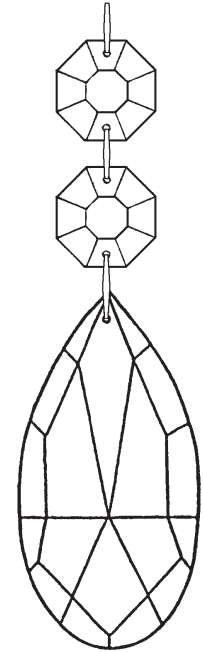

RENAISSANCE 3584- _____

6 Lights
Diameter: 20"
Body Length: 15"
Hanging Weight: 18 lbs.

THIS DESIGN IS THE PROPRIETARY
TRADE DRESS/TRADemark OF
SWAROVSKILIGHTING, LTD.

SCHONBEK®

SCHONBEK®

MAX 40 W		110-120 V						

SET #1

A
(N3719**)
2"
50mm

B
(N3719)
2"
50mm

C
(N10272)
2-1/2"
63mm

E
(N10277**)
2"
50mm

F
(N10223)
2-1/2"
63mm

G
(N0000**)
3"
76mm

H
(N10276)
3-1/2"
89mm

SET #2

C
(N10272)
2-1/2"
63mm

J
(N10221)
2-1/2"
63mm

K
(N10191**)
3"
76mm

9 6 - B10
40 Watts Max
25 Watts Recommend

Crystal Set #2 in Black

Crystal Set #1 in Black

N1247-**