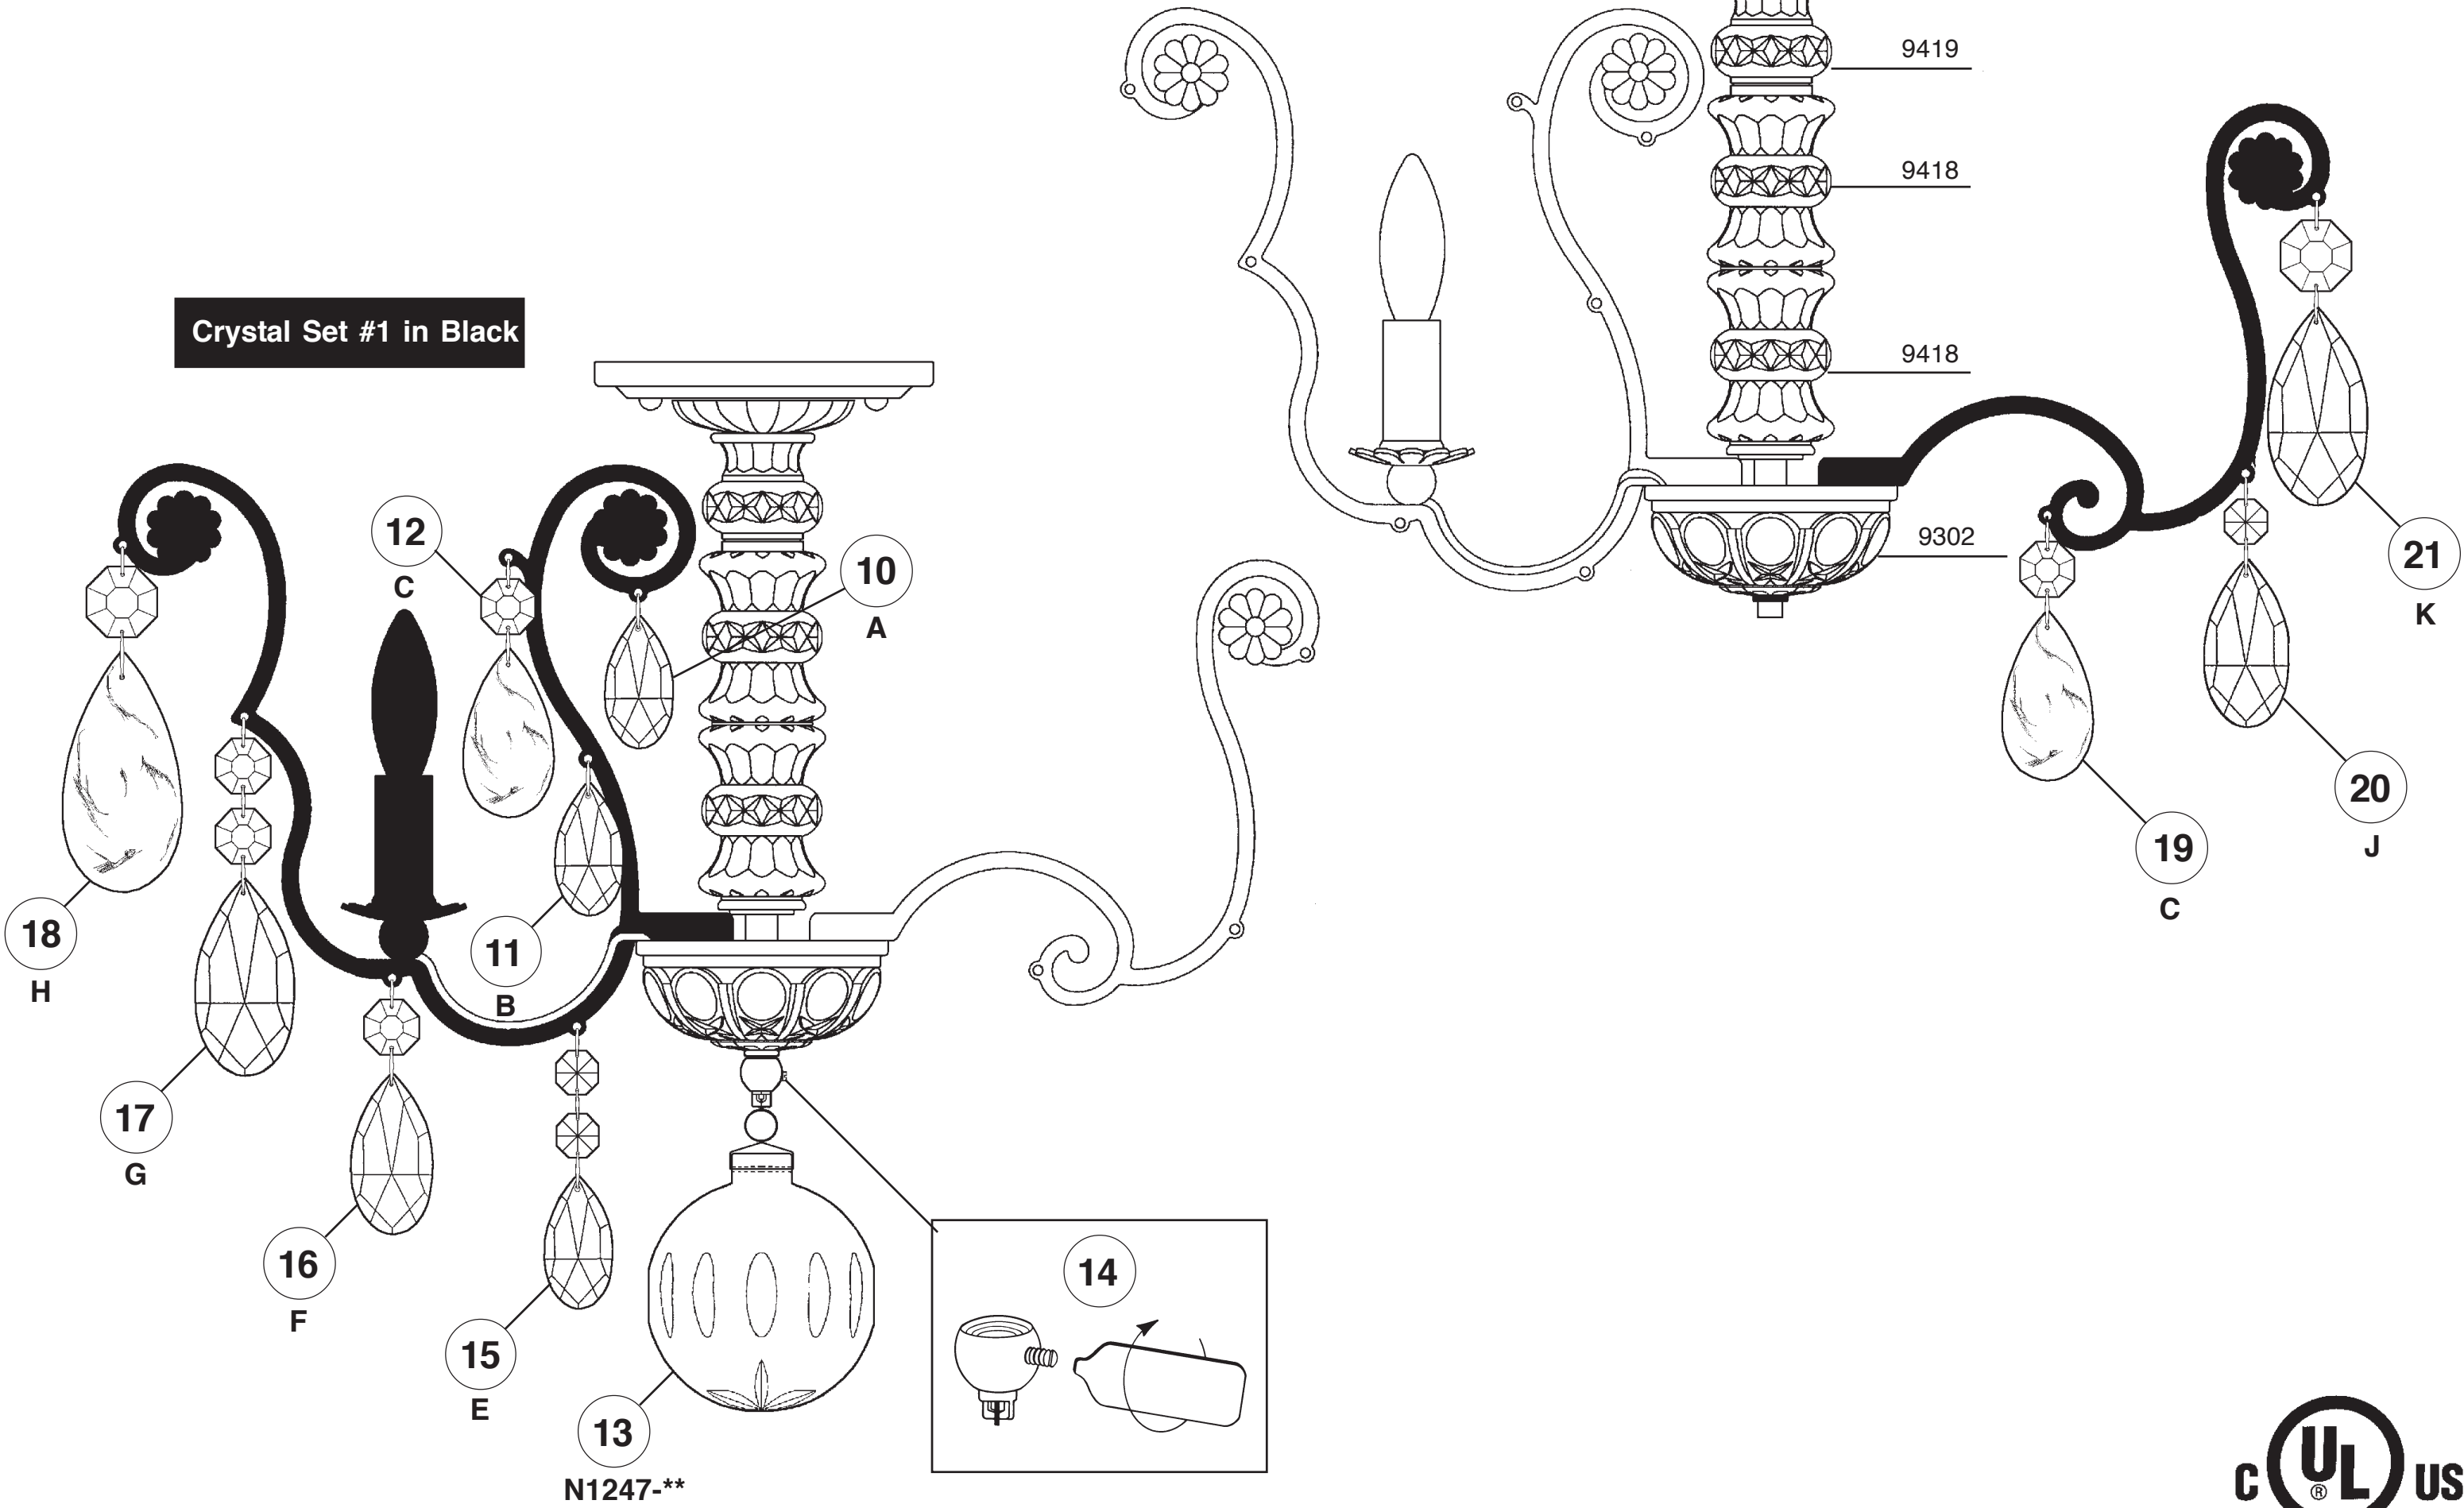

RENAISSANCE 3584- _____

6 Lights
Diameter: 20"
Body Length: 15"
Hanging Weight: 18 lbs.

THIS DESIGN IS THE PROPRIETARY
TRADE DRESS/TRADemark OF
SWAROVSKILIGHTING, LTD.

SCHONBEK®

SCHONBEK®

MAX 40 W		110-120 V						

SET #1

A
(N3719**)
2"
50mm

B
(N3719)
2"
50mm

C
(N10272)
2-1/2"
63mm

E
(N10277**)
2"
50mm

F
(N10223)
2-1/2"
63mm

G
(N0000**)
3"
76mm

H
(N10276)
3-1/2"
89mm

SET #2

C
(N10272)
2-1/2"
63mm

J
(N10221)
2-1/2"
63mm

K
(N10191**)
3"
76mm

9 6 - B10
40 Watts Max
25 Watts Recommend

Crystal Set #2 in Black

Crystal Set #1 in Black

N1247-**