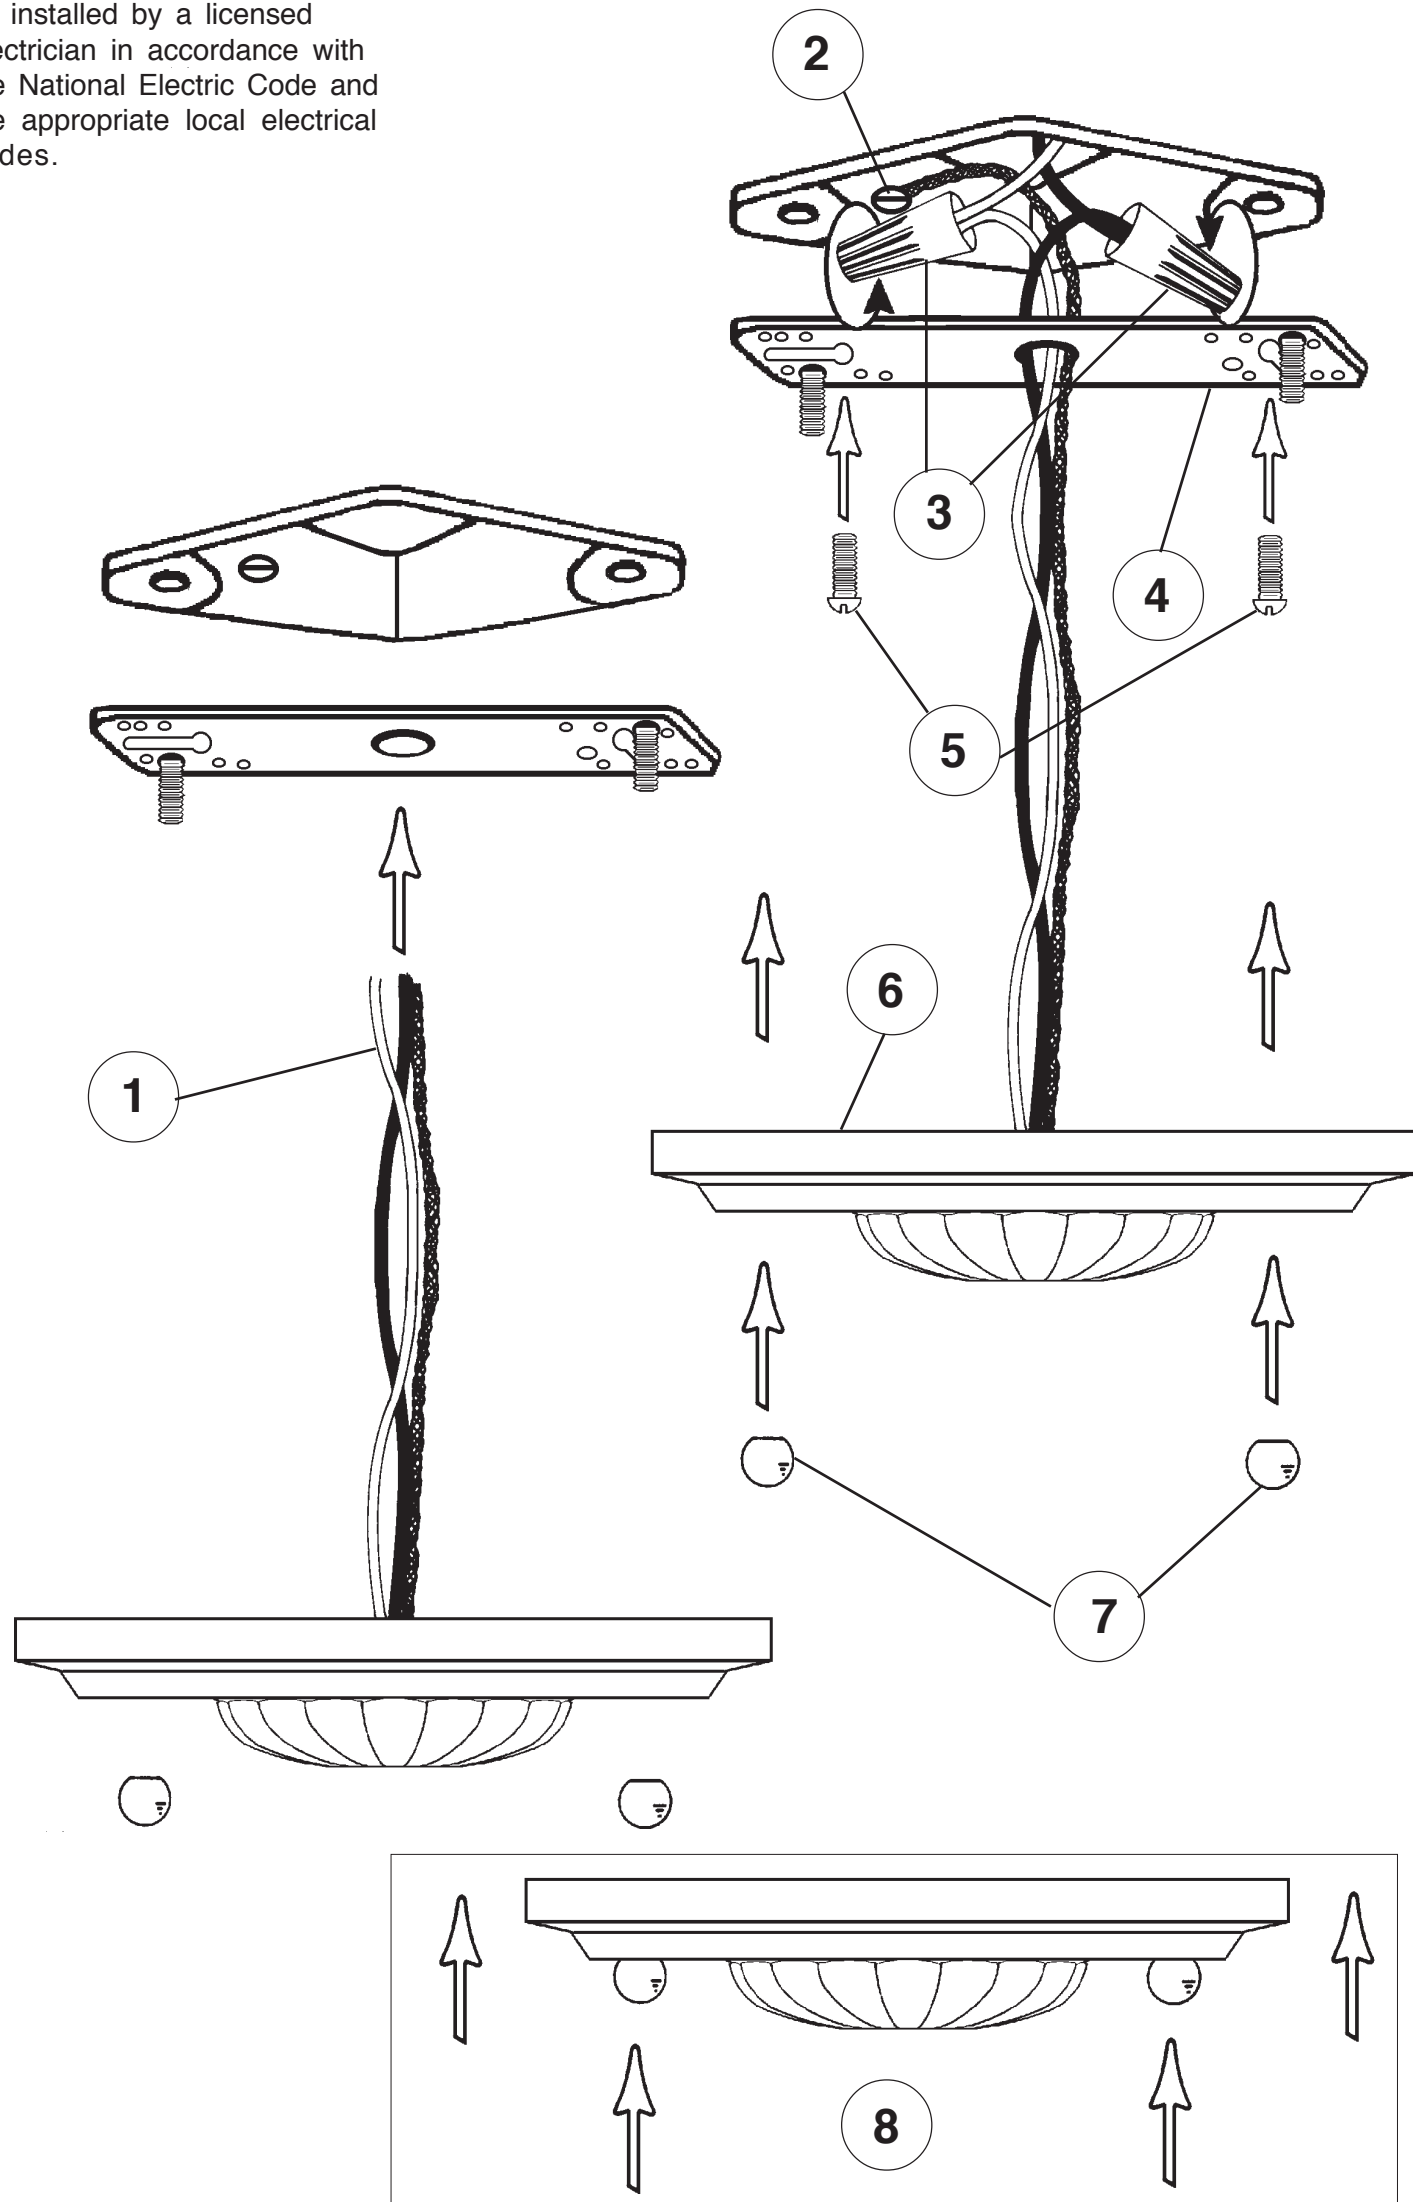

RENAISSANCE 3584- _____

6 Lights
Diameter: 20"
Body Length: 15"
Hanging Weight: 18 lbs.

THIS DESIGN IS THE PROPRIETARY
TRADE DRESS/TRADemark OF
SWAROVSKILIGHTING, LTD.

SCHONBEK®

SCHONBEK®

MAX 40 W		110-120 V						

SET #1

A
(N3719**)
2"
50mm

B
(N3719)
2"
50mm

C
(N10272)
2-1/2"
63mm

E
(N10277**)
2"
50mm

F
(N10223)
2-1/2"
63mm

G
(N0000**)
3"
76mm

H
(N10276)
3-1/2"
89mm

SET #2

C
(N10272)
2-1/2"
63mm

J
(N10221)
2-1/2"
63mm

K
(N10191**)
3"
76mm

9 6 - B10
40 Watts Max
25 Watts Recommend

Crystal Set #2 in Black

Crystal Set #1 in Black

N1247-**