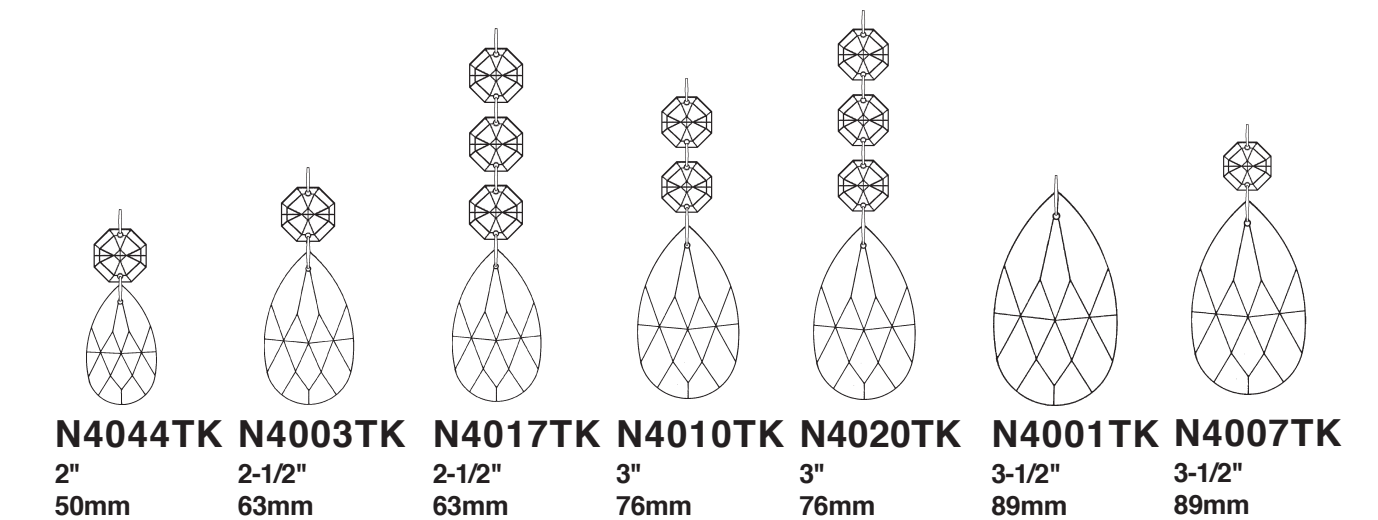

ALTERNATE:

Crystal Set #3 in Black

SET #1

SET #2

SET #3