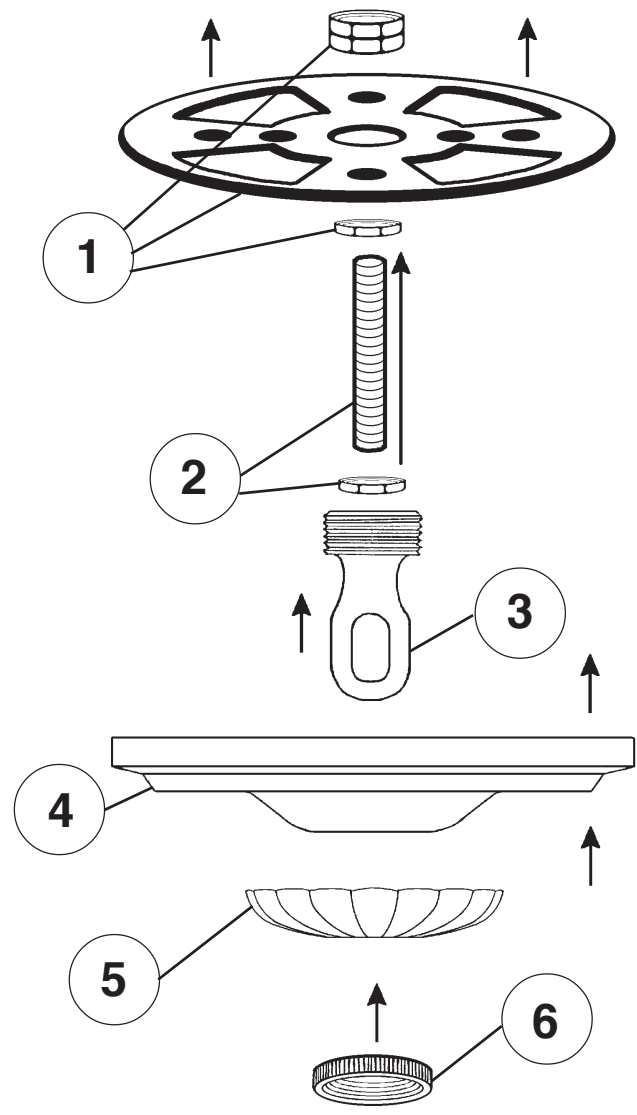

**SCHONBEK®**

**RENAISSANCE 3773- \_\_ \_\_ TK**

**T**HIS DESIGN IS THE PROPRIETARY TRADE DRESS/TRADemark OF SWAROVSKILIGHTING, LTD.

15 + 1 Lights  
Diameter: 38"  
Body Length: 44"  
Hanging Weight: 93 lbs.

**SCHONBEK®**

MAX <u>60</u> W	MAX <u>15</u> W	110-120 V					

SCHONBEK® is a member of the Swarovski group.

All electrical components must be installed by a licensed electrician in accordance with the National Electric Code and the appropriate local electrical codes.

**WARNING:** THIS LUMINAIRE MUST BE MOUNTED OR SUPPORTED INDEPENDENTLY OF AN OUTLET BOX.

ALTERNATE:

Crystal Set #3 in Black

## SET #1