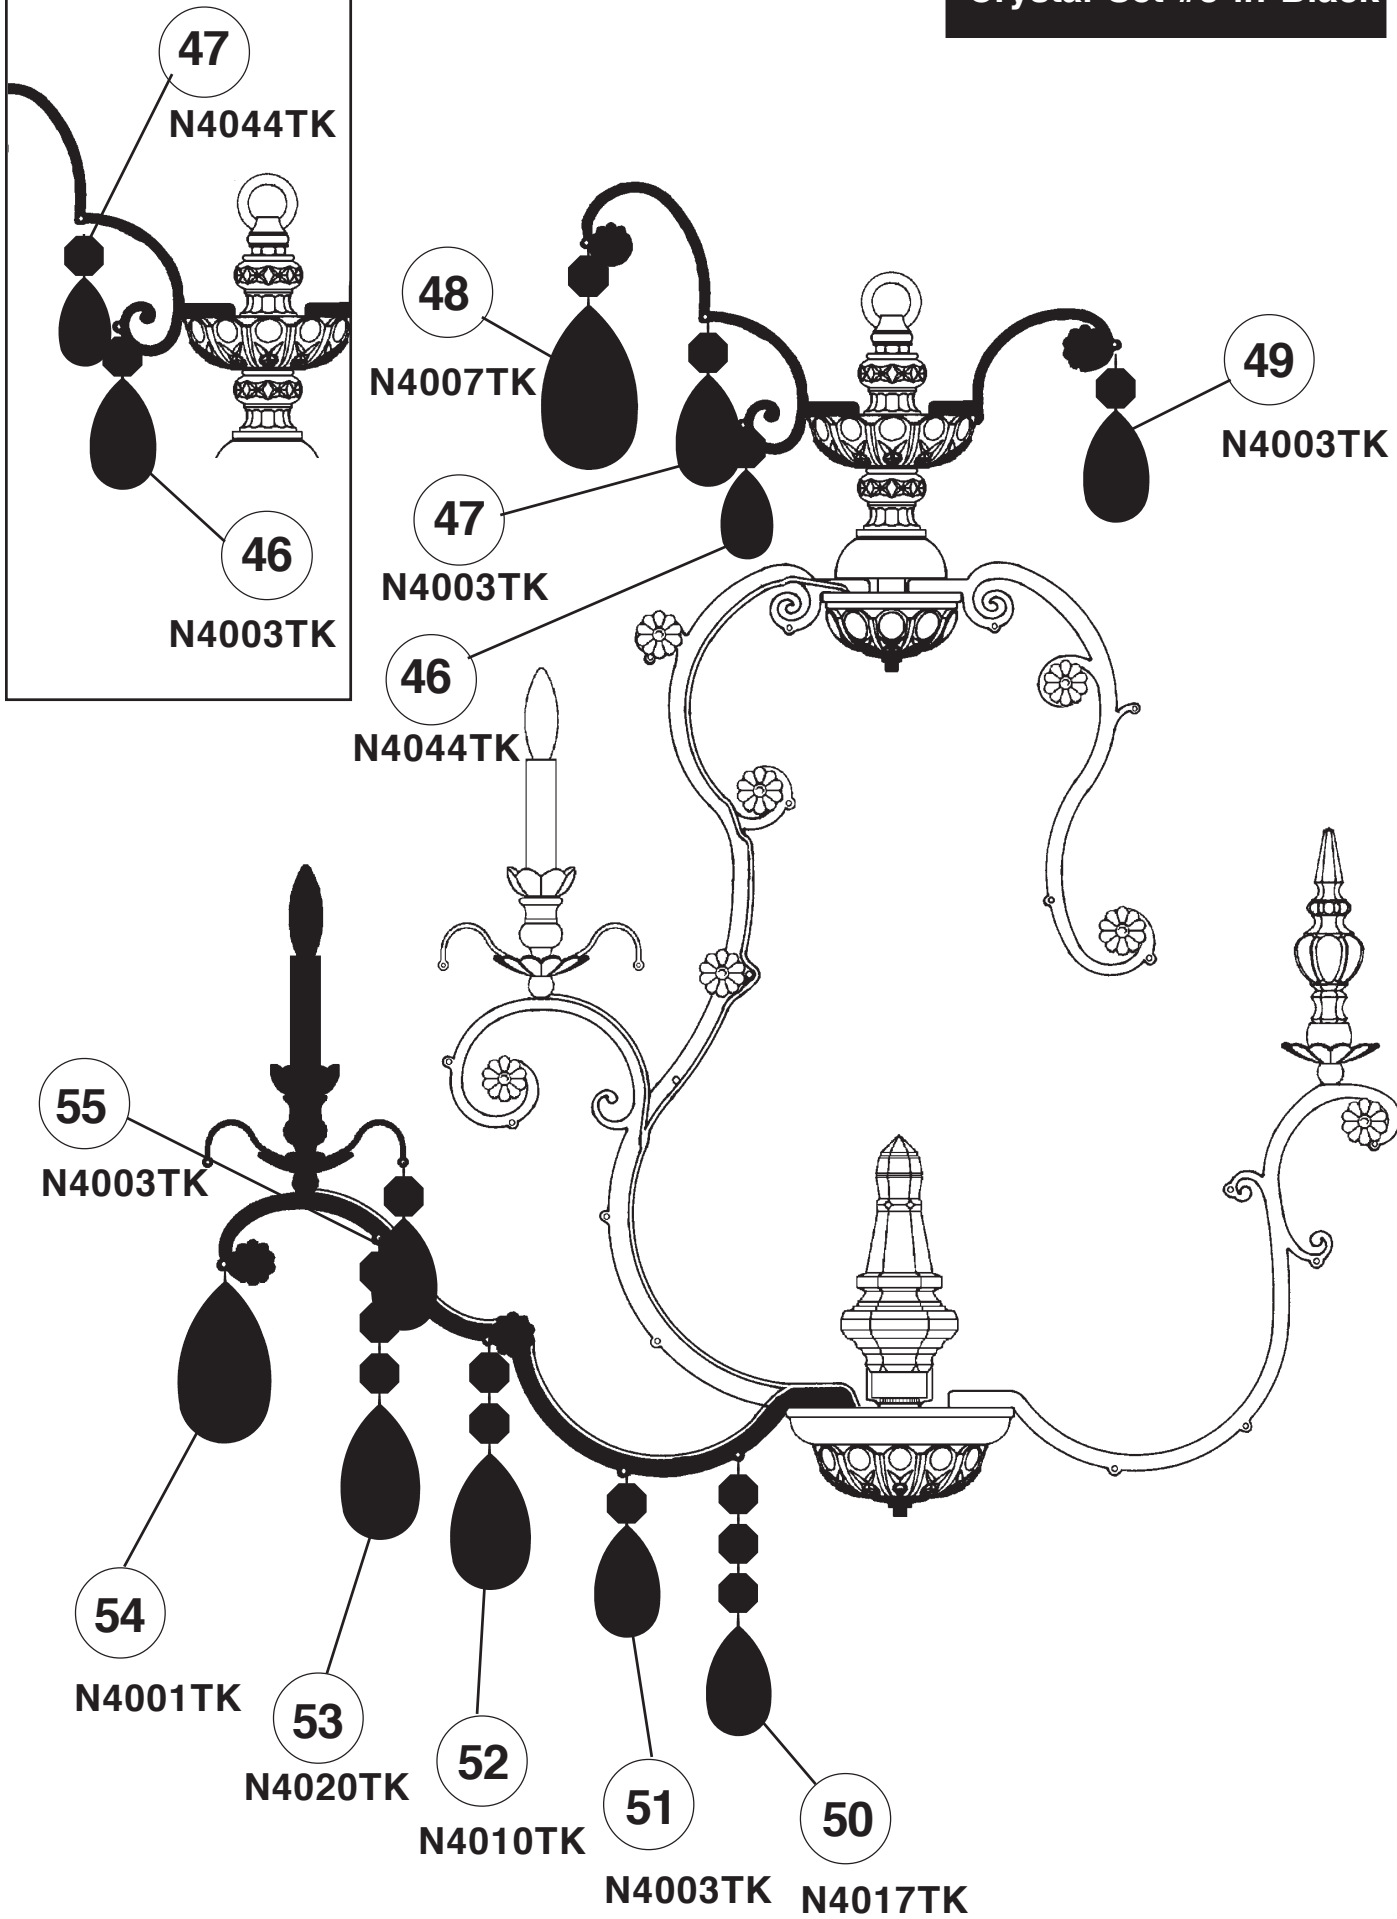

**SCHONBEK®**

**RENAISSANCE 3773- \_\_ \_\_ TK**

**T**HIS DESIGN IS THE PROPRIETARY TRADE DRESS/TRADemark OF SWAROVSKILIGHTING, LTD.

15 + 1 Lights  
Diameter: 38"  
Body Length: 44"  
Hanging Weight: 93 lbs.

**SCHONBEK®**

MAX <u>60</u> W	MAX <u>15</u> W	110-120 V					

SCHONBEK® is a member of the Swarovski group.

All electrical components must be installed by a licensed electrician in accordance with the National Electric Code and the appropriate local electrical codes.

**WARNING:** THIS LUMINAIRE MUST BE MOUNTED OR SUPPORTED INDEPENDENTLY OF AN OUTLET BOX.

ALTERNATE:

Crystal Set #3 in Black

## SET #1