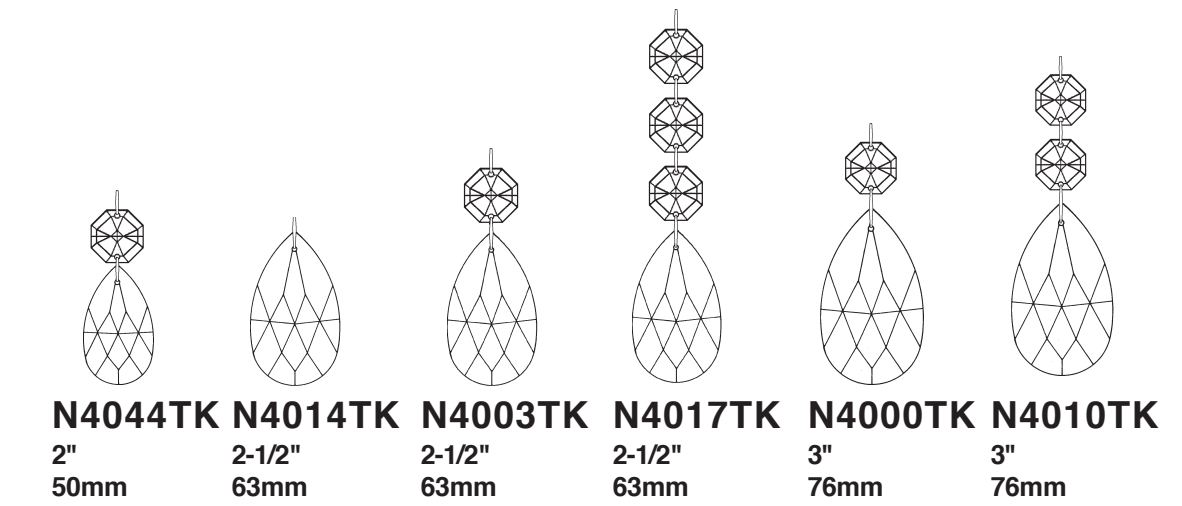

ALTERNATE:

Crystal Set #3 in Black

SET #1

SET #2

SET #3