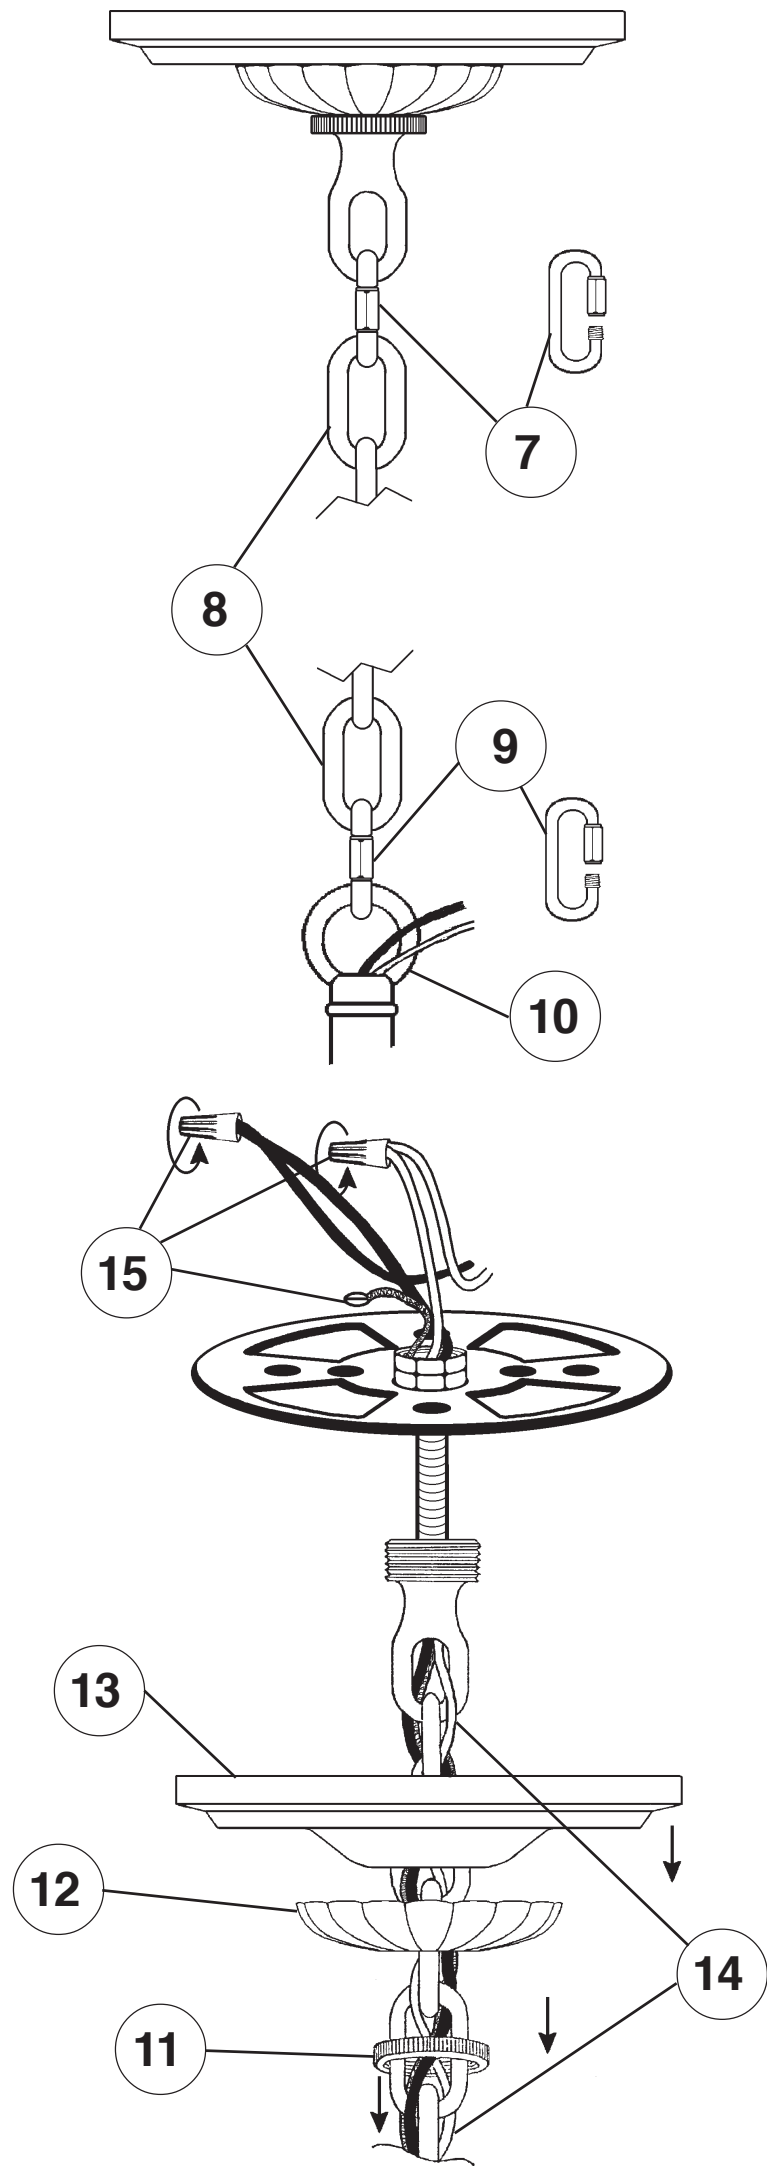

**SCHONBEK®**

**RENAISSANCE 3773- \_\_ \_\_ TK**

**T**HIS DESIGN IS THE PROPRIETARY TRADE DRESS/TRADemark OF SWAROVSKILIGHTING, LTD.

15 + 1 Lights  
Diameter: 38"  
Body Length: 44"  
Hanging Weight: 93 lbs.

**WARNING:** THIS LUMINAIRE MUST BE MOUNTED OR SUPPORTED INDEPENDENTLY OF AN OUTLET BOX.

ALTERNATE:

Crystal Set #3 in Black

## SET #1