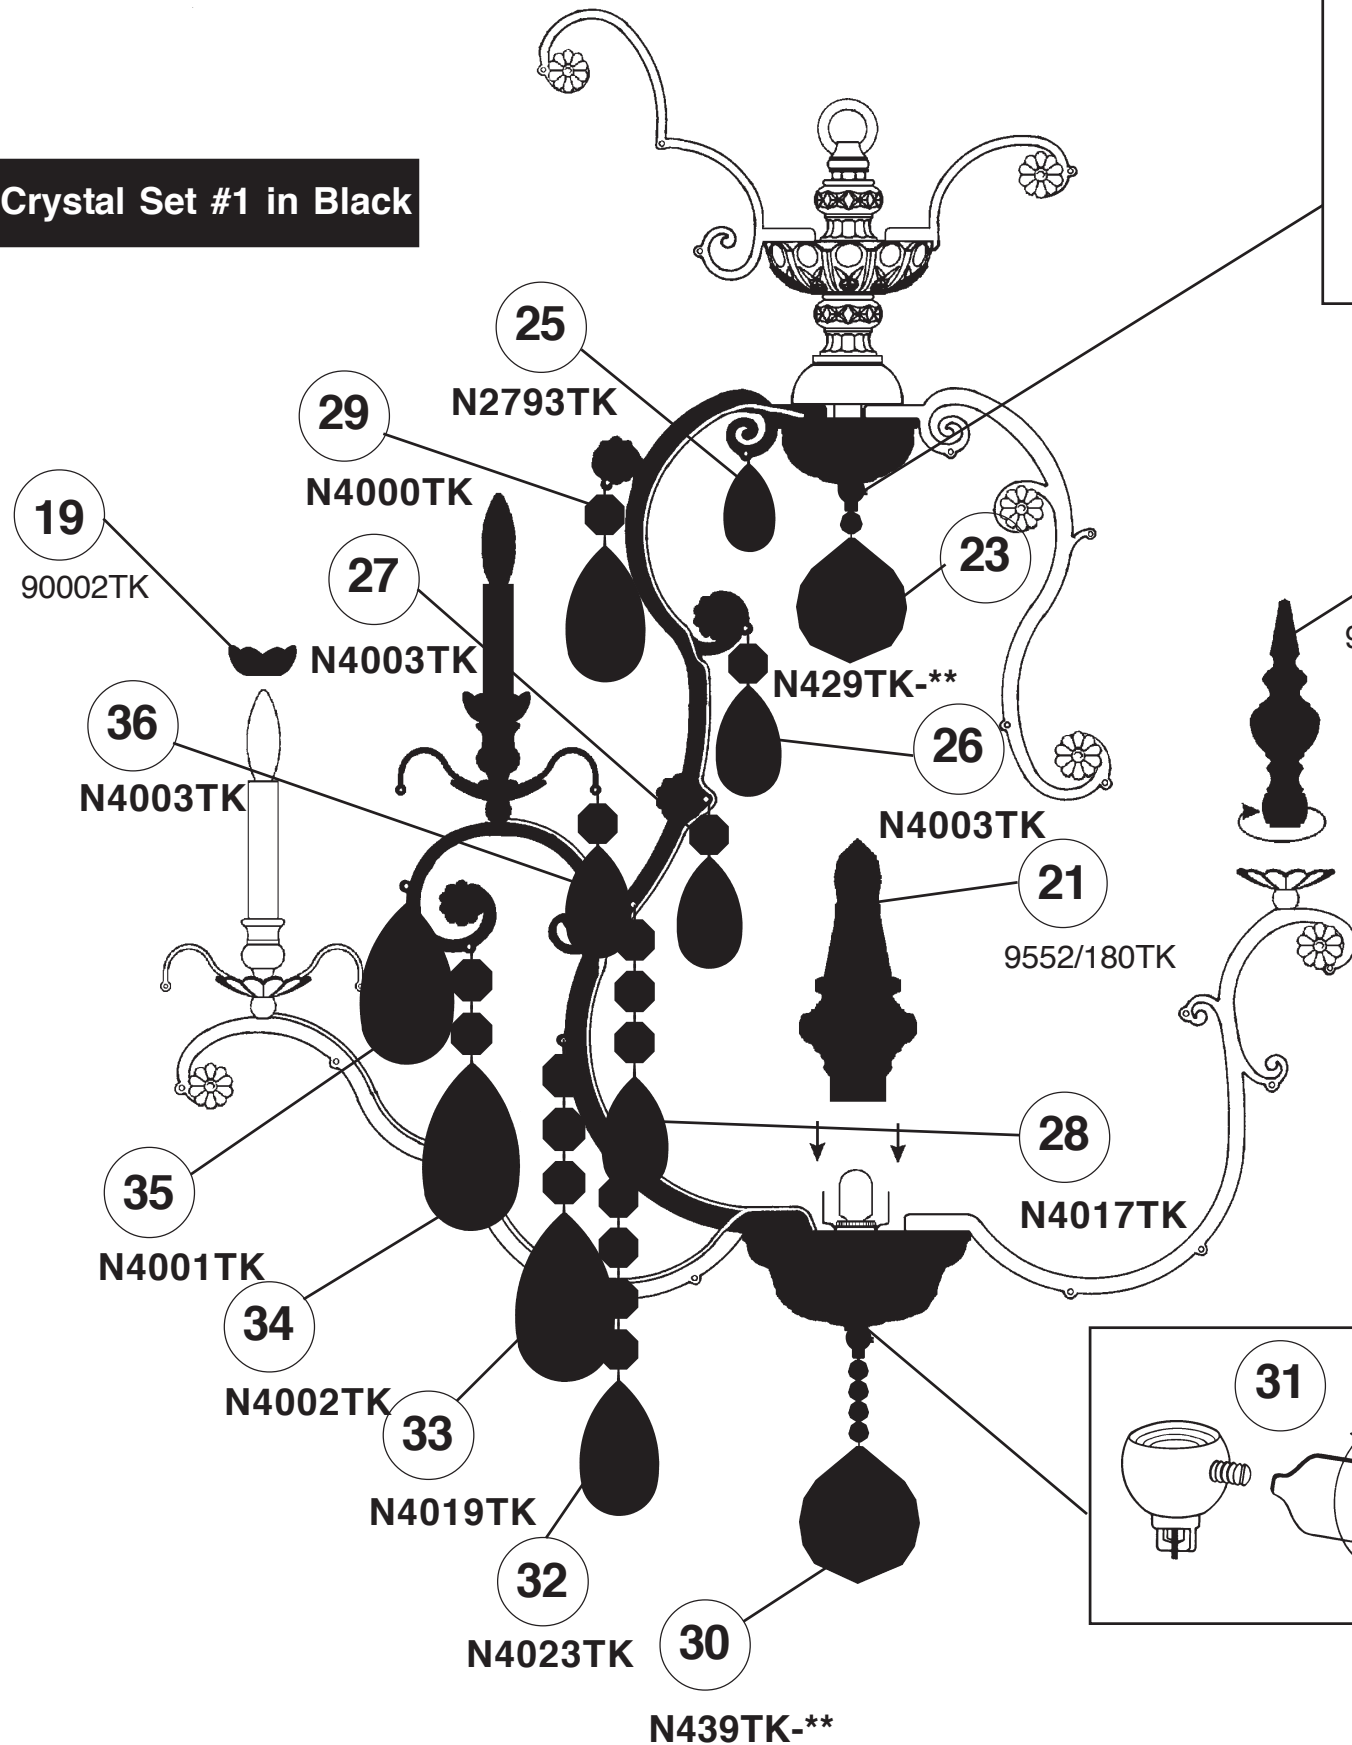

**WARNING:** THIS LUMINAIRE MUST BE MOUNTED OR SUPPORTED INDEPENDENTLY OF AN OUTLET BOX.

ALTERNATE:

Crystal Set #3 in Black

## SET #2

## SET #3

You will need 1 - T7  
15 Watts Max  
(Center Light)

20

You will need 15 - B10  
25 Watts Recommended  
60 Watts Max

Install bulbs and be sure  
to test fixture BEFORE  
trimming.

24

**Crystal Set #1 in Black**

**Crystal Set #2 in Black**