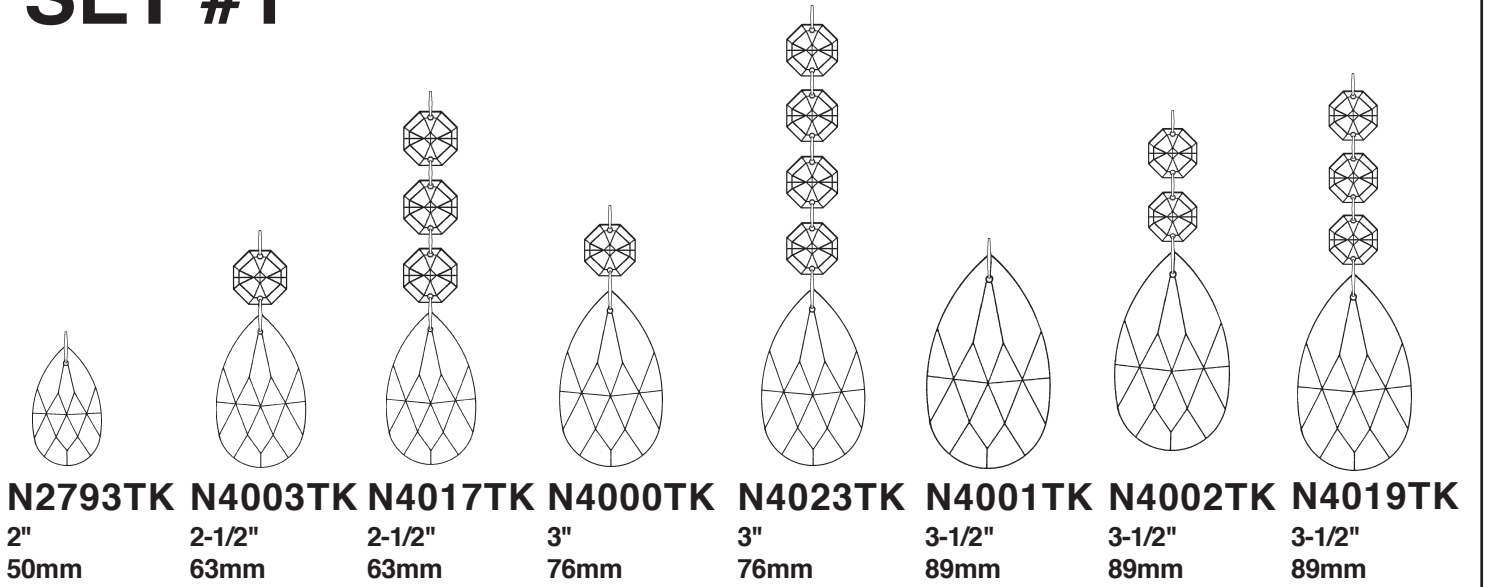

**SCHONBEK®**

**RENAISSANCE 3773- \_\_ \_\_ TK**

**T**HIS DESIGN IS THE PROPRIETARY TRADE DRESS/TRADemark OF SWAROVSKILIGHTING, LTD.

15 + 1 Lights  
Diameter: 38"  
Body Length: 44"  
Hanging Weight: 93 lbs.

**WARNING:** THIS LUMINAIRE MUST BE MOUNTED OR SUPPORTED INDEPENDENTLY OF AN OUTLET BOX.

ALTERNATE:

Crystal Set #3 in Black

## SET #1