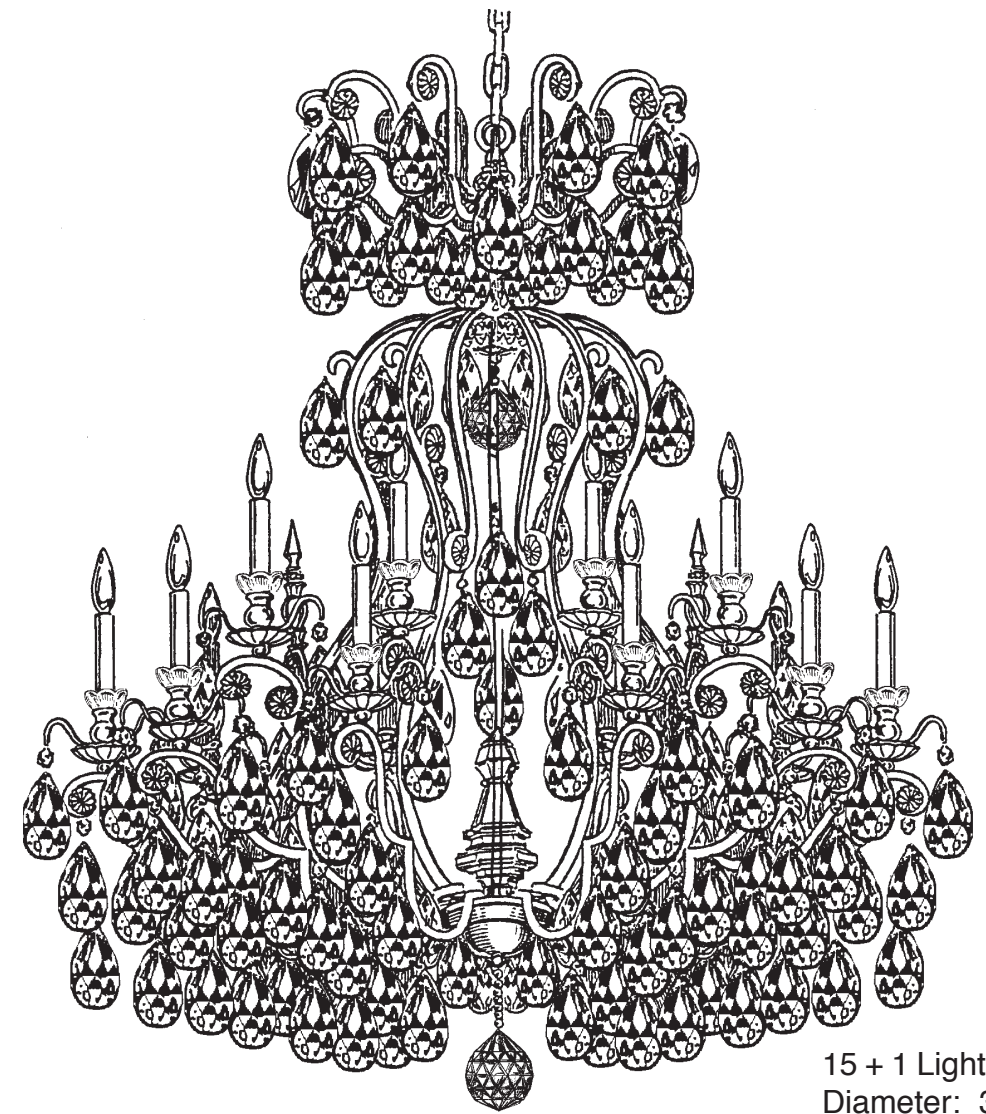

**SCHONBEK®**

**RENAISSANCE 3773- \_\_ \_\_ TK**

**T**HIS DESIGN IS THE PROPRIETARY TRADE DRESS/TRADemark OF SWAROVSKILIGHTING, LTD.

15 + 1 Lights  
Diameter: 38"  
Body Length: 44"  
Hanging Weight: 93 lbs.

**SCHONBEK®**

MAX <u>60</u> W	MAX <u>15</u> W	110-120 V					

SCHONBEK® is a member of the Swarovski group.

All electrical components must be installed by a licensed electrician in accordance with the National Electric Code and the appropriate local electrical codes.

**WARNING:** THIS LUMINAIRE MUST BE MOUNTED OR SUPPORTED INDEPENDENTLY OF AN OUTLET BOX.

ALTERNATE:

Crystal Set #3 in Black