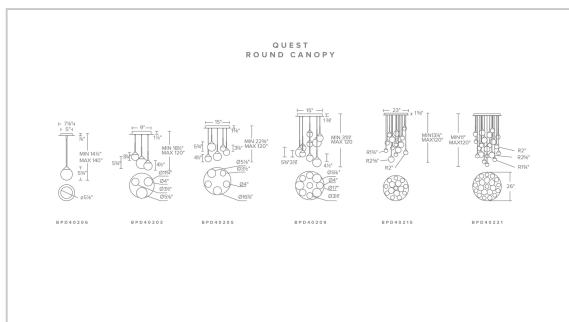

Quest

BPD40203

LINE DRAWING

Project:

Location:

Fixture Type:

Catalog Number:

DESCRIPTION

Crystal ball patterned to offer enhanced illumination. The Schonbek Optic Haze Quartz pheres project omnidirectional high quality LED illumination for an astonishing, graceful aesthetic.

FEATURES

- Round Canopy available in 3, 5, 9, 15, 21 Light configurations
- Optic Haze™, made of natural quartz, has unique variations in luster, hue, patterning and texture inherent to this material. When illuminated, the dimension of the crystal is beautifully accented.
- 3CCT adjustability switch. Set from 3000K/3500K/4000K
- Thin, powered aircraft cables provide adjustable suspension height for an ultra-clean look
- Can be mounted on a sloped ceiling.
- Driver concealed within the canopy

CRYSTAL OPTIONS

Optic Haze
Quartz
(OH)

FINISH OPTIONS

Black
(-BK)

Aged Brass
(-AB)

SPECIFICATIONS

Light Source	LED
CRI	90
Dimming	ELV,0-10V, Triac
Standards	ETL/cETL, Title 24

REPLACEMENT PARTS

- RPL-GLA-40205 - Replacement Crystal 5"
- RPL-GLA-40204 - Replacement Crystal 4"
- RPL-GLA-40203 - Replacement Crystal 3"

Model	Crystal	Finish	# of Lights	CCT	Voltage	Wattage	Weight	LED Lumens	Delivered Lumens
BPD40203	OH	- AB - BK	9 Light	3000K/3500K/ 4000K	120V-277V	38W	41.6lbs	2519	Up To 2779