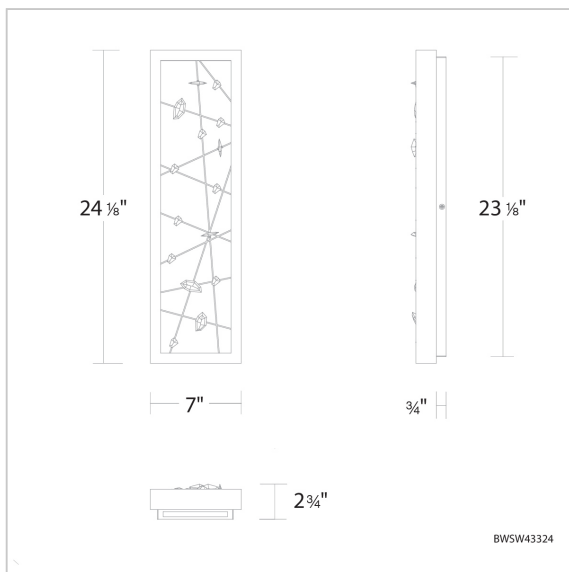

Dreamcatcher

BWSW43324

LINE DRAWING

Project: _____

Location: _____

Fixture Type: _____

Catalog Number: _____

DESCRIPTION

FEATURES

- Specifically formulated using powder coat to resist UV and costal environmental conditions, providing a long-lasting finish with premium 316 Marine mirror grade stainless steel plate and hardware
- Built in color temperature adjustability. Switch from 3000K/3500K/4000K. Switch may be installed in junction box.
- Clip on swinging door to allow easy cleaning of interior
- Can be mounted on wall vertically or upside down
- Driver concealed within the canopy

Model	Crystal	Finish	Size	CCT	Voltage	Wattage	Weight	LED Lumens	Delivered Lumens
BWSW43324	O	- BK	24"	3000K/3500K/ 4000K	120 VAC	28W	9.3lbs	1300	Up To 1020

Example: BWSW43324-BK