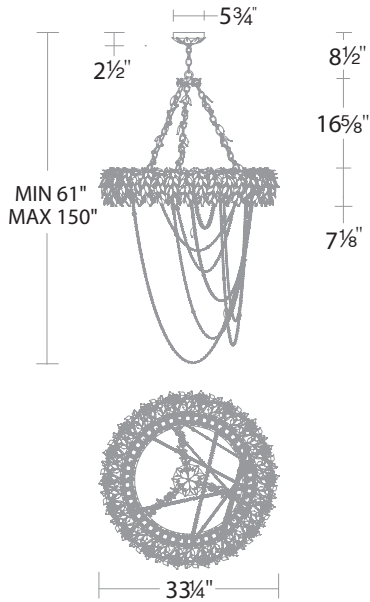

MIDSUMMER NIGHT

S5332

Project:

Location:

Fixture Type:

Catalog Number:

AVAILABLE TRIM

Optic Crystal (O)

AVAILABLE FINISHES

Gold Lace (706)

LINE DRAWING

DESCRIPTION

As playful as Puck, this beauty delights the imagination. Whimsical leaves, vines, and chains juxtapose to suggest free movement and converge to please the eye. Cleverly hidden LEDs illuminate the luster in your choice of warm, crisp or cool white light.

REPLACEMENT PARTS

- RPL-GLA-5332-01 - 10mm diameter round crystal
- RPL-GLA-5332-02 - 14mm diameter round crystal
- RPL-GLA-5332-03 - 18mm diameter round crystal
- RPL-GLA-5332-04 - 50mm almond shape crystal

Model	Size	LED Color Temp	Finish	Voltage	Wattage	Weight	LED Lumens	Delivered Lumens
S5332	33"	3000K/3500K/4000K	Gold Lace (706)	120-277V	43W	33 lb	3100	2350

Example: S5332-706O