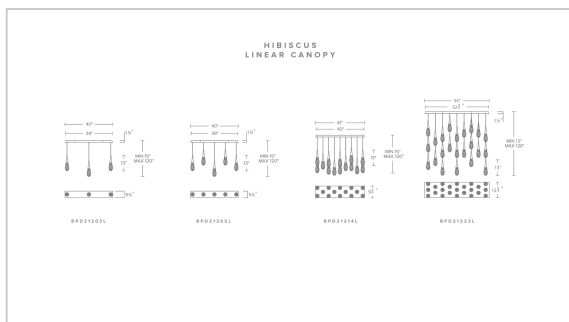

Hibiscus

BPD21205L

LINE DRAWING

Project:

Location:

Fixture Type:

Catalog Number:

DESCRIPTION

FEATURES

- Linear Canopy available in 3, 5, 14, 23 Light configurations
- 3CCT adjustability switch. Set from 3000K/3500K/4000K
- Thin, powered aircraft cables provide adjustable suspension height for an ultra-clean look
- Can be mounted on a sloped ceiling.
- Driver concealed within the canopy

REPLACEMENT PARTS

RPL-GLA-21213 - Replacement Crystal

Model	Crystal	Finish	# of Lights	CCT	Voltage	Wattage	Weight	LED Lumens	Delivered Lumens
BPD21205L	O	- AB - BK - PN	5 Light	3000K/3500K/ 4000K	120-277V	31W	28.33lbs	1525	Up To 1340