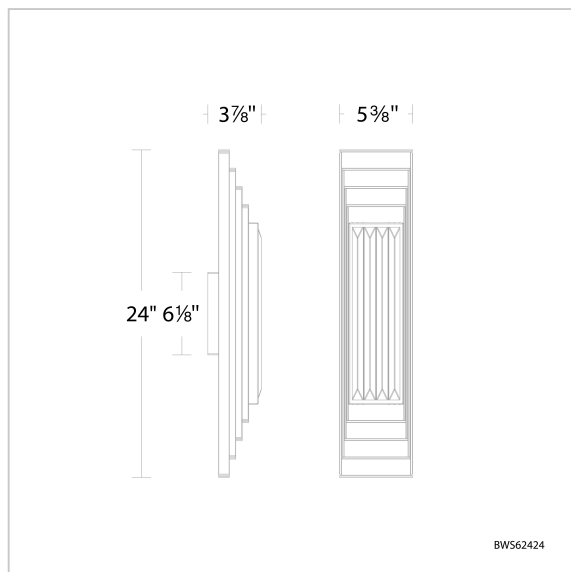

Terrace

BWS62424

LINE DRAWING

Project:

Location:

Fixture Type:

Catalog Number:

DESCRIPTION

Clean geometry is lined with stepped Optic Crystal panels that transform when illuminated, creating intricate highlights and reflected color from its diffused edge-lit design onto the crisp background of walls.

FEATURES

- Illuminated Optic Crystal
- 4CCT adjustability switch. Set from 3000K/3500K/4000K/5000K
- Can be mounted on wall in all orientations
- Driver concealed within the fixture

CRYSTAL OPTIONS

Radiance
Crystal Dust
(RD)

FINISH OPTIONS

Aged Brass
(-AB)

Black
(-BK)

SPECIFICATIONS

Light Source	LED
CRI	90
Dimming	ELV,0-10V, Triac
Standards	ETL/cETL

REPLACEMENT PARTS

RPL-GLA-62424 - Replacement Crystal

Model	Crystal	Finish	Size	CCT	Voltage	Wattage	Weight	LED Lumens	Delivered Lumens
BWS62424	RD	- AB - BK	24"	3000K/3500K/ 4000K/5000K	120-277V	37W	8.64lbs	1435	Up To 1210