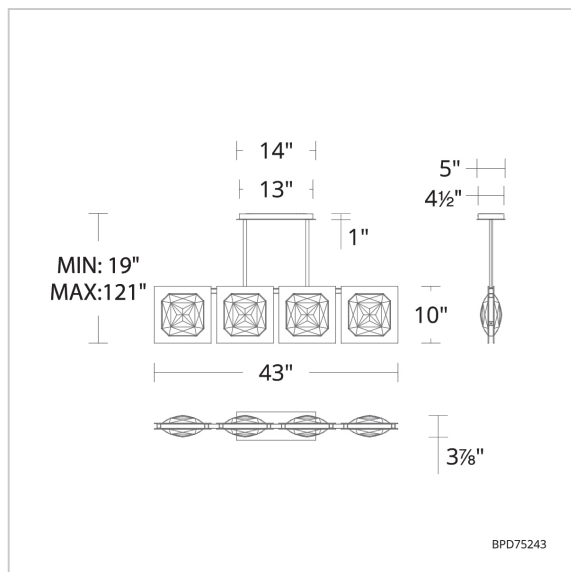

LINE DRAWING

Project:

Location:

Fixture Type:

Catalog Number:

DESCRIPTION

A lustrous combination of sleek metal and a channel-set faceted crystal, Enchante is brought to life by LEDs integrated within the luminaire, creating a timeless luxe of beautiful, ambient lighting.

FEATURES

- Six 12" and two 6" down rods included (additional sold separately for extension)
- Hangstraight swivel.
- Slide-on rectangular canopy with minimal hardware
- Can be mounted on a sloped ceiling.
- Driver concealed within the canopy

CRYSTAL OPTIONS

Optic Crystal
(O)

FINISH OPTIONS

Black
(-BK)

Aged Brass
(-AB)

SPECIFICATIONS

Light Source	LED
CRI	90
Dimming	ELV,0-10V, Triac
Standards	ETL/cETL

REPLACEMENT PARTS

- ROD-S06-PC123S-AB - 6" Rod (AB)
- ROD-S12-PC123S-AB - 12" Rod (AB)
- ROD-S06-PC123S-BK - 6" Rod (BK)
- ROD-S12-PC123S-BK - 12" Rod (BK)

Model	Crystal	Finish	Size	CCT	Voltage	Wattage	Weight	LED Lumens	Delivered Lumens
BPD75243	O	- BK - AB	43"	3000K/3500K/ 4000K	120/277 VAC	43W	69.4lbs	1350	Up To 980

Example: BPD75243-BK