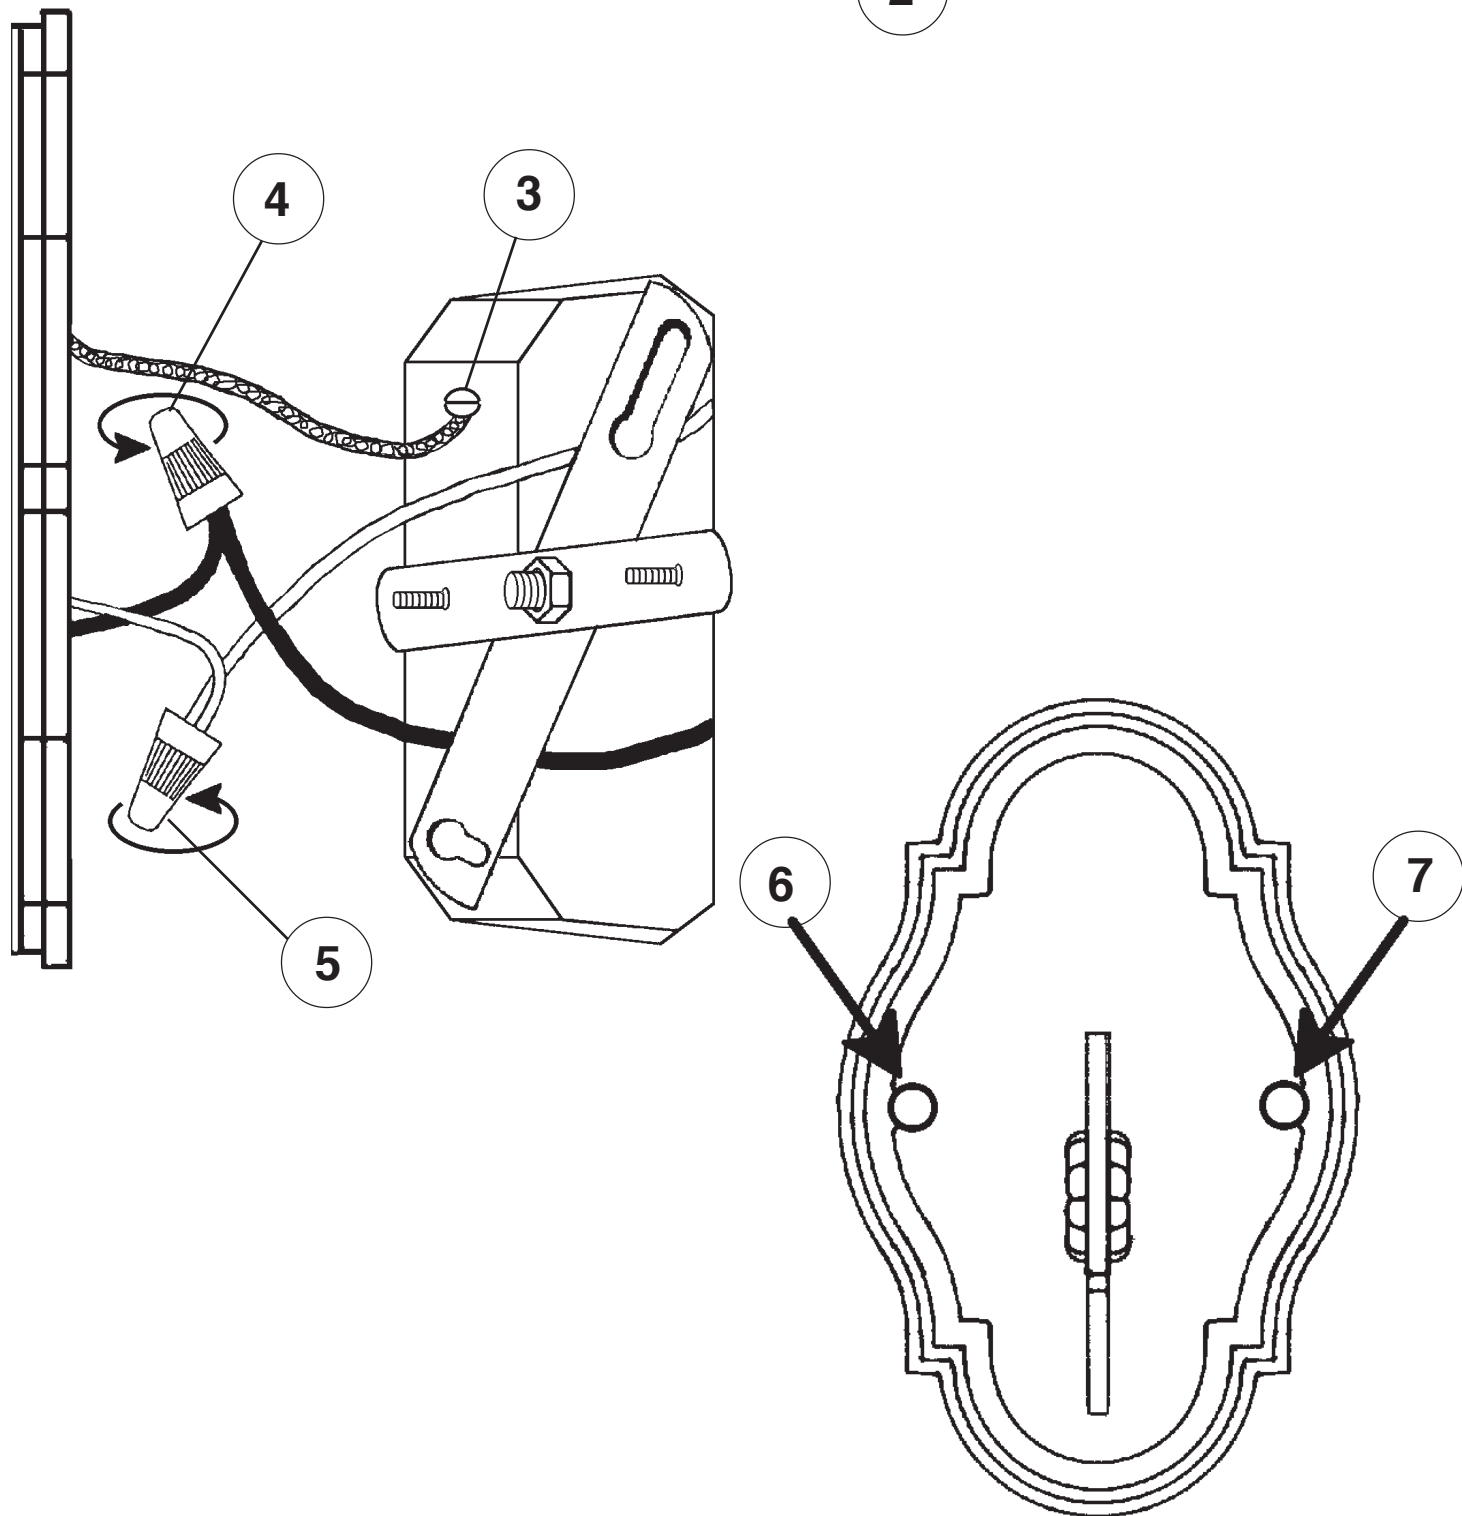

SCHONBEK®

RENAISSANCE 3756- __ __ TK

1 Light
Diameter: 6"
Body Length: 15-1/2"
Extension: 5-1/2"
Hanging Weight: 3-1/2 lbs.

THIS DESIGN IS THE PROPRIETARY TRADE DRESS/TRADEMARK OF SWAROVSKILIGHTING, LTD.

SCHONBEK®

| | | | | | | | | |
|-----------------|--|-----------|--|--|--|--|--|--|
| | | | | | | | | |
| MAX 60 W | | 110-120 V | | | | | | |

All electrical components must be installed by a licensed electrician in accordance with the National Electric Code and the appropriate local electrical codes.

N4000TK
3"
76mm

N4004TK
3"
76mm

N4003TK
2-1/2"
63mm

9

You will need 1 - B10
25 Watts Recommended
60 Watts Max

Install bulb and be sure
to test fixture **BEFORE**
trimming.

8

90002TK