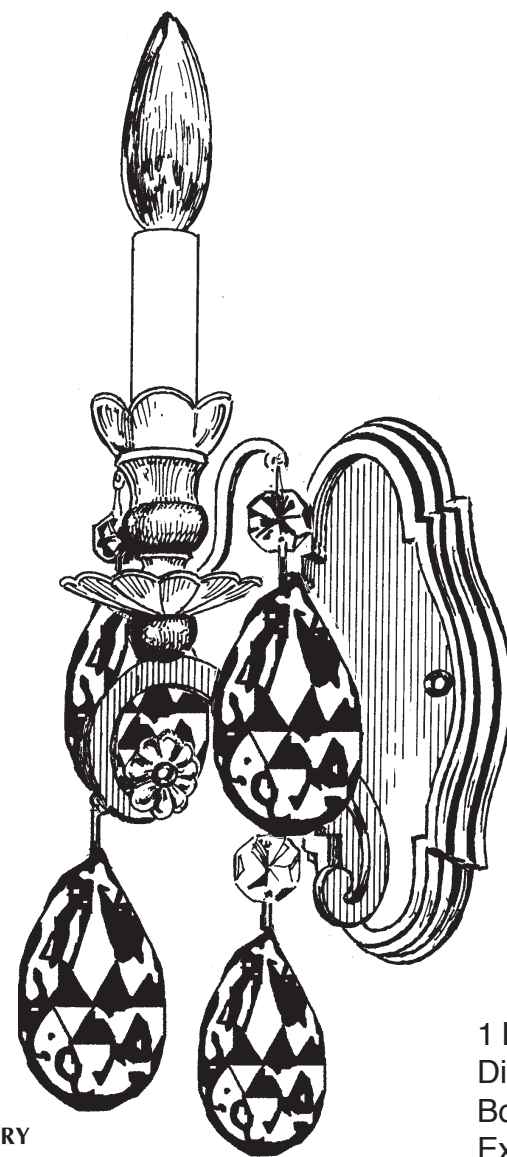

SCHONBEK®

RENAISSANCE 3756- __ __ TK

1 Light
Diameter: 6"
Body Length: 15-1/2"
Extension: 5-1/2"
Hanging Weight: 3-1/2 lbs.

THIS DESIGN IS THE PROPRIETARY TRADE DRESS/TRADEMARK OF SWAROVSKILIGHTING, LTD.