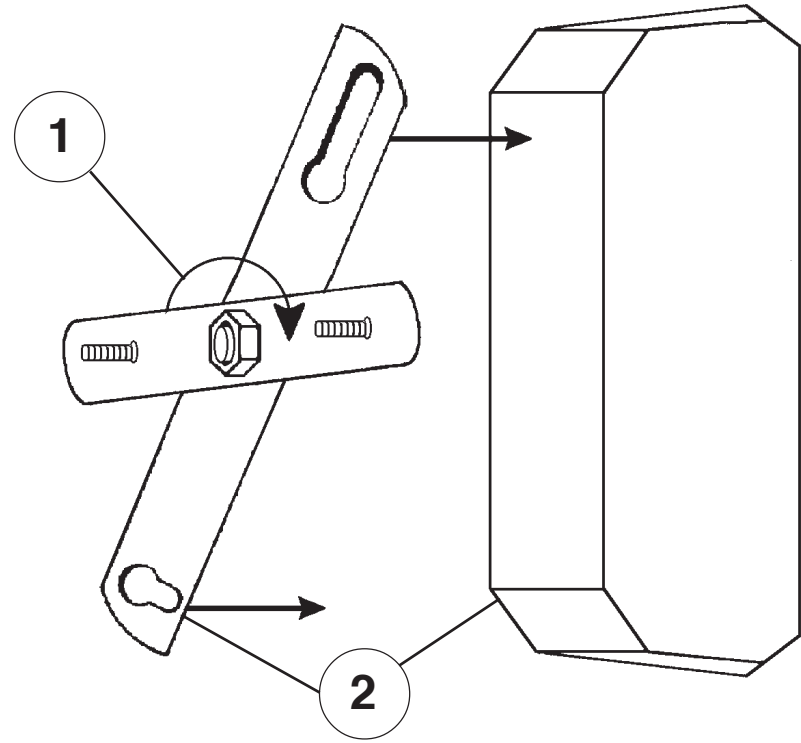

SCHONBEK®

RENAISSANCE 3756- __ __ TK

1 Light
Diameter: 6"
Body Length: 15-1/2"
Extension: 5-1/2"
Hanging Weight: 3-1/2 lbs.

THIS DESIGN IS THE PROPRIETARY TRADE DRESS/TRADEMARK OF SWAROVSKILIGHTING, LTD.

SCHONBEK®

| | | | | | | | | |
|-----------------|--|-----------|--|--|--|--|--|--|
| | | | | | | | | |
| MAX 60 W | | 110-120 V | | | | | | |

All electrical components must be installed by a licensed electrician in accordance with the National Electric Code and the appropriate local electrical codes.

N4000TK
3"
76mm

N4004TK
3"
76mm

N4003TK
2-1/2"
63mm

9

You will need 1 - B10
25 Watts Recommended
60 Watts Max

Install bulb and be sure
to test fixture **BEFORE**
trimming.

8

90002TK