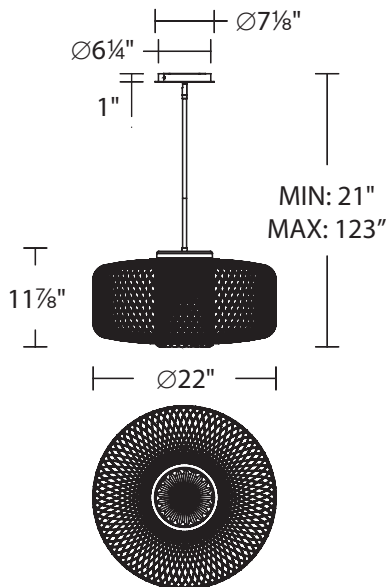

KODO

S7822

Project:

Location:

Fixture Type:

Catalog Number:

AVAILABLE TRIM

Heritage (H)

AVAILABLE FINISHES

Black (18)

Gold Lace (706)

LINE DRAWING

DESCRIPTION

The crossroads of contemporary luxe design and midcentury modern. Enriched with a textured and layered look. The patterned aged brass thread diffuser suggests movement when viewed from different vantages. Unique in style, this generous form envelopes a glowing cut crystal diffuser within.

FEATURES

- Built in color temperature adjustability. Switch from 3000K/3500K/4000K.
- A proprietary universal 120V-220V-277V driver concealed within the canopy
- Hang straight swivel.
- Three 12" and one 6" down rods included (additional sold separately)
- Spin-on round canopy with minimal hardware.
- Can be mounted on a sloped ceiling.

SPECIFICATIONS

CRI	90
Dimming	ELV, 0-10V, TRIAC
Standards	ETL/cETL, Damp, Title 24

REPLACEMENT PARTS

- RPL-GLA-7822 - Heritage

Model	Size	LED Color Temp	Finish	Voltage	Wattage	Weight	LED Lumens	Delivered Lumens
S7822-18H	22"	3000K/3500K/4000K	Black (18) Gold Lace (706)	120-277V	30W	27 lb	3200	2091